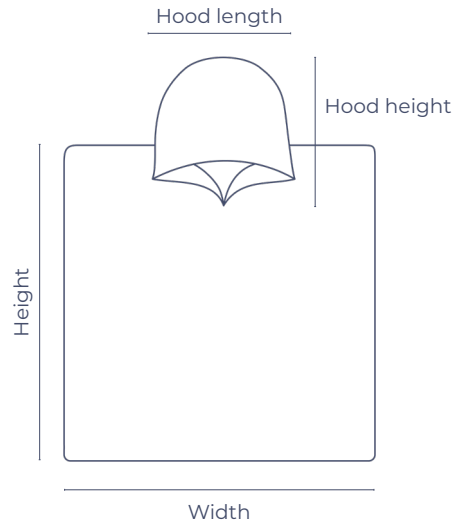

Size Guide Ponchos

All measurements in cm

	Baby poncho	Kids' poncho
Height	45	67
Length	79	79
Hood height	25 - 26	31 - 32
Hood length	27.5 - 28.5	27.5 - 28.5