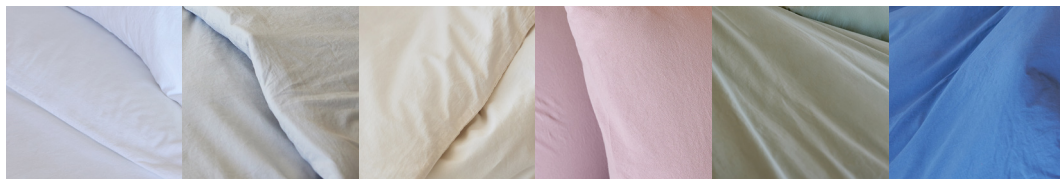

100% WASHED COTTON | 125 GSM

BED

Our 100% washed cotton bedding collection is fresh and soft-textured, making sure you get a night's sleep in the clouds. Available in six soft shades, the collection is the perfect company for quiet summer nights and the comfort you need after a long day.

COLOURS & SIZES

* Sold in packs of 2

All measurements in cm

EU sizes				UK sizes			
Fitted sheet	Flat sheet	Duvet cover	Housewife pillowcases	Fitted sheet	Flat sheet	Duvet cover	Housewife pillowcases
90x200x35	160x280	150x220	45x60 *	90x190x35 <i>Single</i>	180x280 <i>Single</i>	140x200 <i>Single</i>	
140x200x35	210x280	220x220	50x75 *	140x190x35 <i>Double</i>	230x280 <i>Double</i>	200x200 <i>Double</i>	50x75 *
150x200x35	230x280	230x220	60x60 *	150x200x35 <i>King</i>	270x280 <i>King</i>	230x220 <i>King</i>	
160x200x35	240x280	240x220	80x80 *				
180x200x35	270x280	260x240	45x110	180x200x35 <i>Super king</i>	300x285 <i>Super king</i>	260x220 <i>Super king</i>	
200x200x35	300x285	290x240	45x155	200x200x35 <i>Emperor</i>	320x285 <i>Emperor</i>	290x240 <i>Emperor</i>	