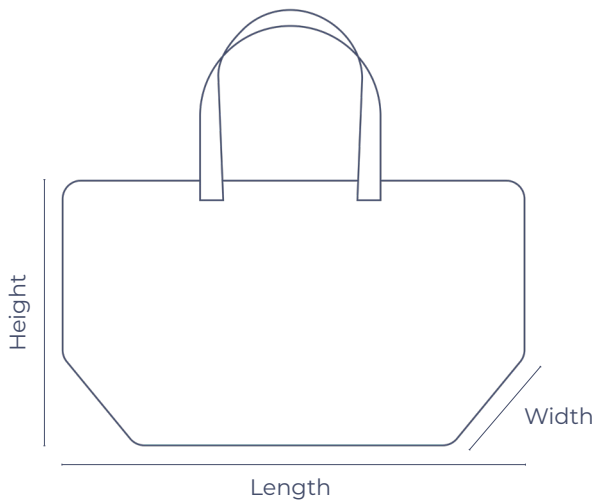

Belmonte	Bed size	Product measurements
Bedspread	90-110x200	180x270
	120-150x200	240x270
	160x200	260x270
	180-200x200	280x270
Pillowcases	All beds	50x50
		50x75

Cascais	Bed size	Product measurements
Throw	All beds	125x200

Size Guide Ponchos

All measurements in cm

	Baby poncho	Kids' poncho
Height	45	67
Length	79	79
Hood height	25 - 26	31 - 32
Hood length	27.5 - 28.5	27.5 - 28.5

Size Guide

Beach bags

All measurements in cm

Height	36
Length	46
Width	21