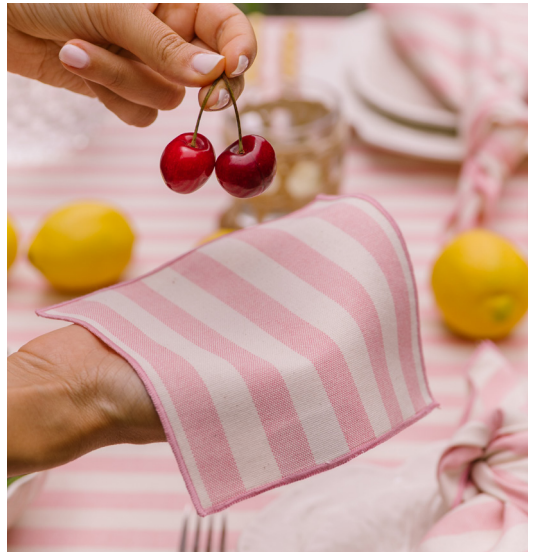

COLOURS & SIZES

		Tablecloth 170x170 cm	Tablecloth 170x250 cm	Tablecloth 170x320 cm	Table runner 50x160 cm	Pack of 2 Napkin 50x50 cm	Pack of 4 Cocktail napkin 15x15 cm
	EF Red	●	●	●	●	●	●
	ZC Blue Sky	●	●	●	●	●	●
	DZ Green	●	●	●	●	●	●
	HB Beige	●	●	●	●	●	●
	NX Pink	●	●	●		●	●
	IJ Blue	●	●	●		●	●