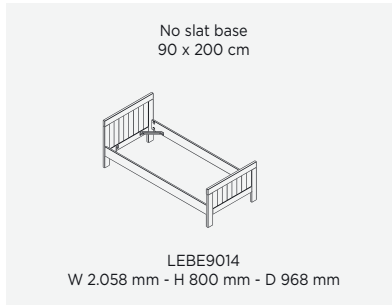

Interior

ERKL1214  
W 1.000 mm - H 2.050 mm - D 550 mm

Interior

ERKL1314  
W 1.445 mm - H 2.050 mm - D 550 mm

LENA1214

LEBE9014

LEKL1214

LEBU1514

LENA1214

LEBE9014+LERB9014

LEKL1314

LEKL1214

LEBE9014

LEKO2314

LEBH1014

ROKB9014 • Upperbed, no slat base - Drawerbed, slat base included