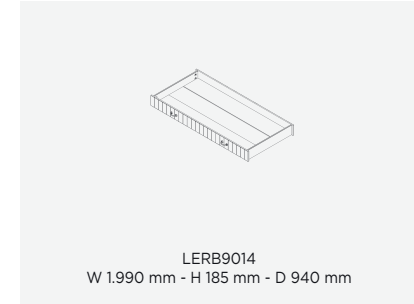

Interior

ERKL1214  
W 1.000 mm - H 2.050 mm - D 550 mm

Interior

ERKL1314  
W 1.445 mm - H 2.050 mm - D 550 mm

LENA1214

LEBE9014

LEKL1214

LEBU1514

LENA1214

LEBE9014+LERB9014

LEKL1314

LEKL1214

LEBE9014

LEKO2314

LEBH1014

ROKB9014 • Upperbed, no slat base - Drawerbed, slat base included