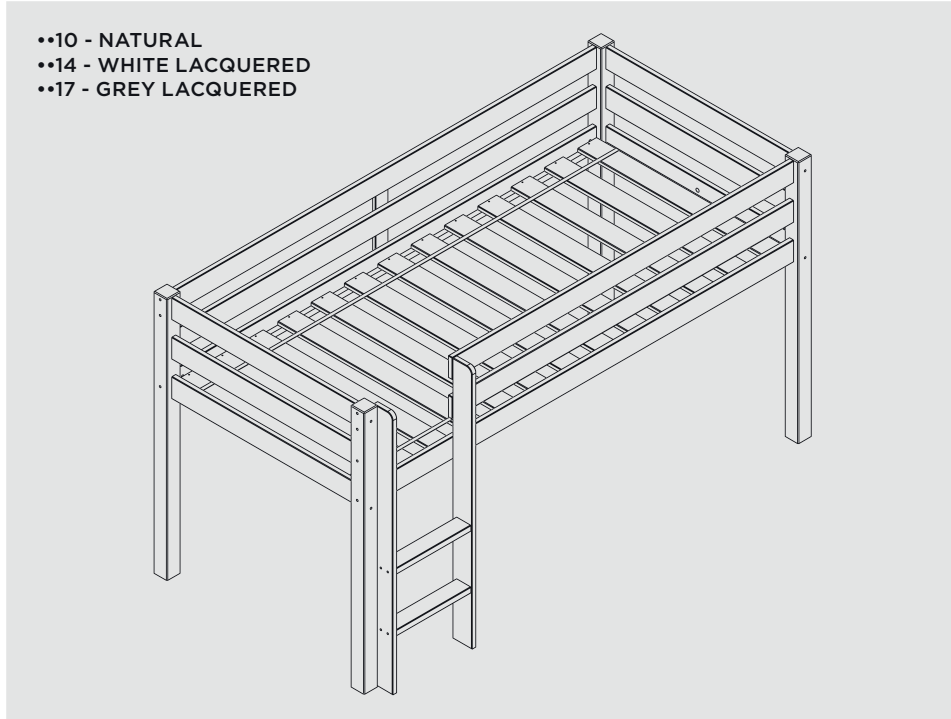

PINO MID SLEEPER 90 X 200 CM - SOLID SCANDINAVIAN PINE - SLAT BASE INCLUDED

PIHSZG•• W 2.094 mm - H 1.140 mm - D 1.054 mm