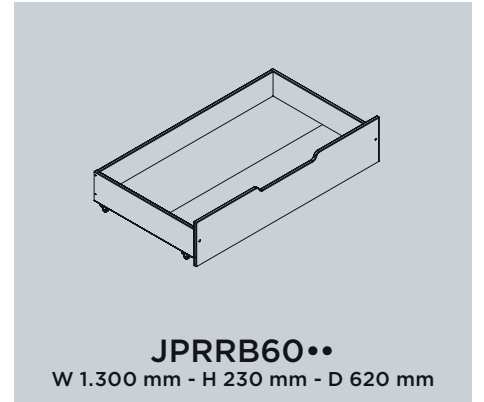

188 **JUMPER JUNIOR BED** SCANDINAVIAN PINE

••17 - GREY ••14 - WHITE