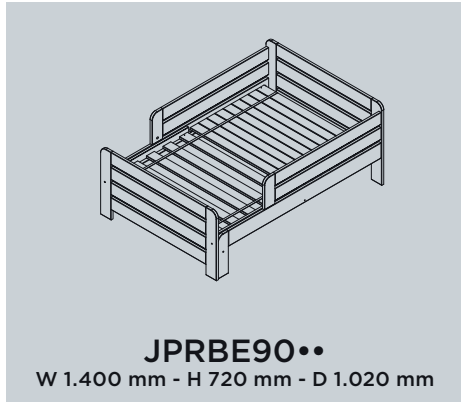

188 **JUMPER JUNIOR BED** SCANDINAVIAN PINE

••17 - GREY ••14 - WHITE