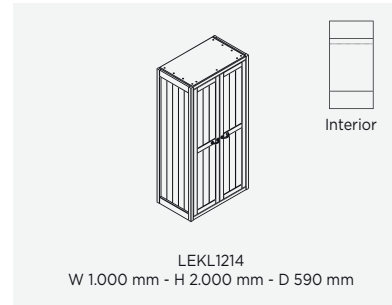

Interior

ERKL1214  
W 1.000 mm - H 2.050 mm - D 550 mm

Interior

ERKL1314  
W 1.445 mm - H 2.050 mm - D 550 mm

LENA1214

LEBE9014

LEKL1214

LEBU1514

LENA1214

LEBE9014+LERB9014

LEKL1314

LEKL1214

LEBE9014

LEKO2314

LEBH1014

ROKB9014 • Upperbed, no slat base - Drawerbed, slat base included