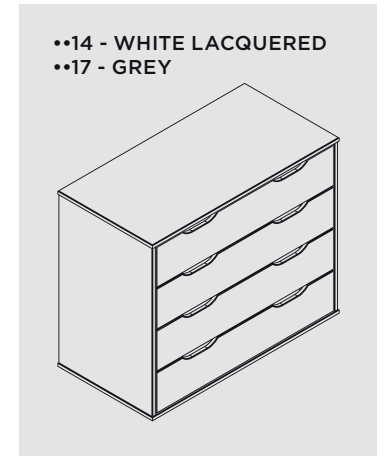

PIHSKS••
W 855 mm - H 718 mm
- D 433 mm