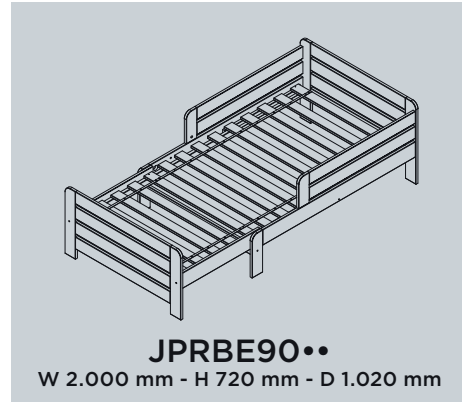

188 **JUMPER JUNIOR BED** SCANDINAVIAN PINE

••17 - GREY ••14 - WHITE