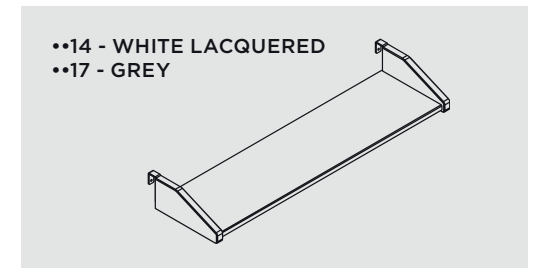

PIOLHP••
W 796 mm - H 90 mm - D 210 mm