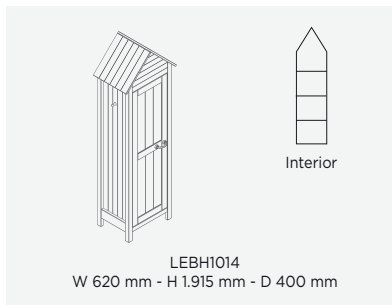

Interior

ERKL1214  
W 1.000 mm - H 2.050 mm - D 550 mm

Interior

ERKL1314  
W 1.445 mm - H 2.050 mm - D 550 mm

LENA1214

LEBE9014

LEKL1214

LEBU1514

LENA1214

LEBE9014+LERB9014

LEKL1314

LEKL1214

LEBE9014

LEKO2314

LEBH1014

ROKB9014 • Upperbed, no slat base - Drawerbed, slat base included