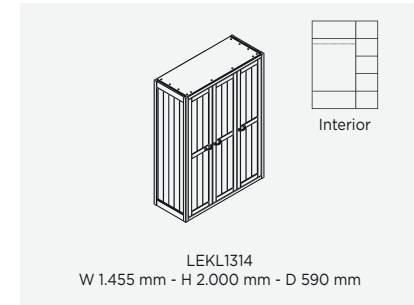

Interior

ERKL1214  
W 1.000 mm - H 2.050 mm - D 550 mm

Interior

ERKL1314  
W 1.445 mm - H 2.050 mm - D 550 mm

LENA1214

LEBE9014

LEKL1214

LEBU1514

LENA1214

LEBE9014+LERB9014

LEKL1314

LEKL1214

LEBE9014

LEKO2314

LEBH1014

ROKB9014 • Upperbed, no slat base - Drawerbed, slat base included