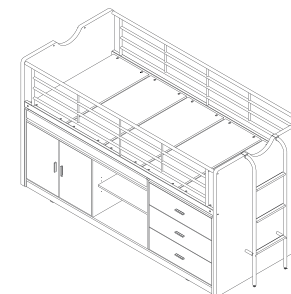

W 2.072 mm - H 1.160 mm - D 980 mm

BONHS9507

Assembly of ladder can be left or right