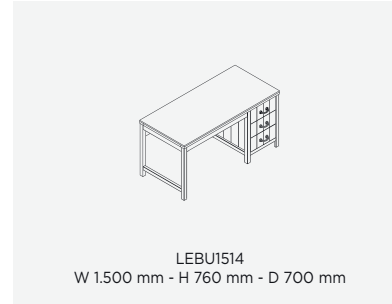

Interior

ERKL1214  
W 1.000 mm - H 2.050 mm - D 550 mm

Interior

ERKL1314  
W 1.445 mm - H 2.050 mm - D 550 mm

LENA1214

LEBE9014

LEKL1214

LEBU1514

LENA1214

LEBE9014+LERB9014

LEKL1314

LEKL1214

LEBE9014

LEKO2314

LEBH1014

ROKB9014 • Upperbed, no slat base - Drawerbed, slat base included