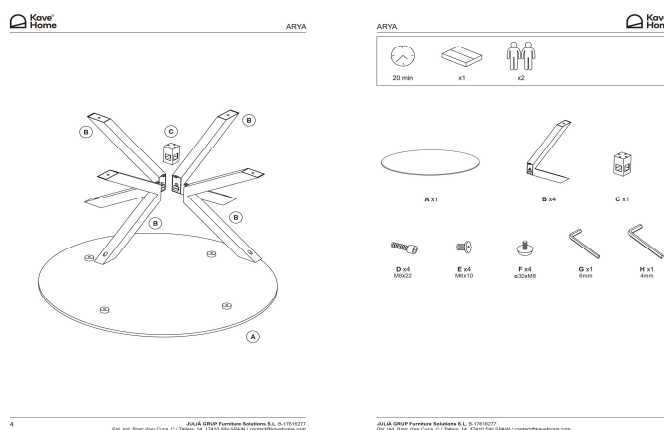

Drawer opening system	N/A
Runner guide mechanism	N/A
Runner soft-close function (yes/no)	N/A
Drawers max. load (kg)	N/A
Shelves included (yes/no)	No
Number of shelves	N/A
Adjustable shelves (yes/no)	N/A
Shelves max. load (kg)	N/A
Wall brackets antitilting included (yes/no)	No

Materials

Material description	N/A
Finishing description	N/A
Back processed (yes/no)	Yes
Legs material	Steel
Legs finishing	Powder coated painted
Door material	N/A
Drawer material	N/A
Runner material of the drawers	N/A
Shelves material	N/A

Assembly

Unpacking time (min)	3
Assembly required (yes/no)	Yes
Difficulty of assembly	Easy
People required	1
Assembly time (min)	20
Assembly suggestions	Assemble on a soft protecting surface.

Assembly instructions

Care & Warranties

General warnings	Do not place near direct sources of heat. Keep away from direct solar light. Do not use abrasive products like acetones, bleaches, solvents, etc. Sharp elements can scratch the product surface.
Specific use and care instructions	Clean the product with a wet cloth dampened in a mild cleaner and dry immediately. Dust it with a duster.
Specific use and care instructions for outdoor	
Years of guarantee	2
Made according to	
FSC certified (yes/no)	N/A
PEFC certified (yes/no)	N/A
FLEGT license (yes/no)	N/A