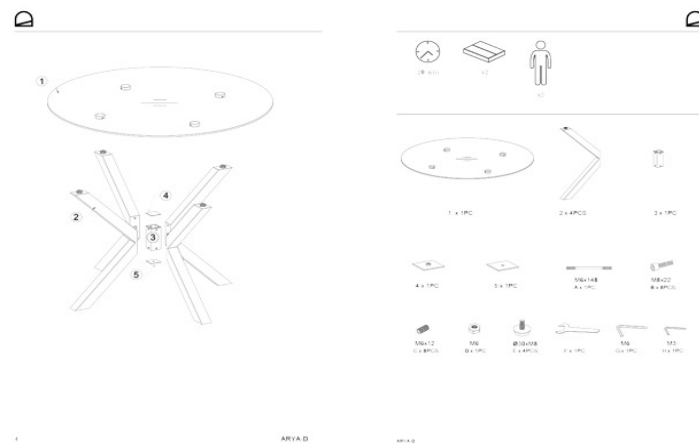

Extension mechanism type	N/A
Number of leaves	
Stored inside (yes/no)	N/A
Adjustable feet (yes/no)	Yes

Materials

Main material	Glass
Top material	Tempered glass
Top finishing	Clear
Leaf material	N/A
Leaf finishing	N/A
Legs material	Steel
Legs finishing	Heat transfer
Feet pad type	Plastic pad

Assembly

Unpacking time (min)	3
Assembly required (yes/no)	Yes
Difficulty of assembly	Easy
People required	2
Assembly time (min)	20
Assembly suggestions	Assemble the legs first and then screw the top. Check and classify all fittings before starting the assembly. Assemble on a soft surface.

Assembly instructions

Care & Warranties

General warnings	Do not place near direct sources of heat. Keep away from direct solar light. Do not use abrasive products like acetones, bleaches, solvents, etc. Sharp elements can scratch the product surface.
Specific use and care instructions	Clean the product with a wet cloth dampened in a mild cleaner and dry immediately. Dust it with a duster.
Specific use and care instructions for outdoor	N/A
Years of guarantee	2
Made according to	EN 12521:2010 for household use tables
FSC certified (yes/no)	N/A
PEFC certified (yes/no)	N/A
FLEGT license (yes/no)	N/A
Variation type	No natural variation, Light and environment conditions may distort the color
Purposeful distressing type	No distressing