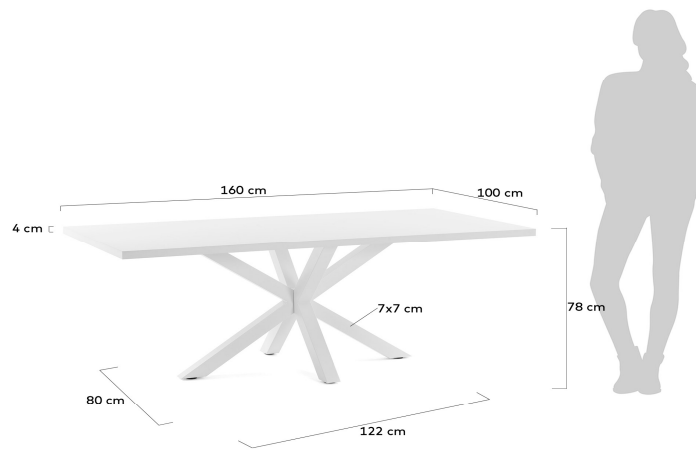

Technical drawings

Features

Use (domestic/contract/office)	Domestic
Indoor (yes/no)	Yes
Alfresco (yes/no)	No
Outdoor (yes/no)	No
Extendible (yes/no)	No
Adjustable height (yes/no)	No
Foldable (yes/no)	No
Seating capacity	8
Seating capacity fully extended	8
Max. load (kg)	60
Top edge type	Flat
Scratch and wear resistance (Mohs scale)	
Hardness (Rockwell method)