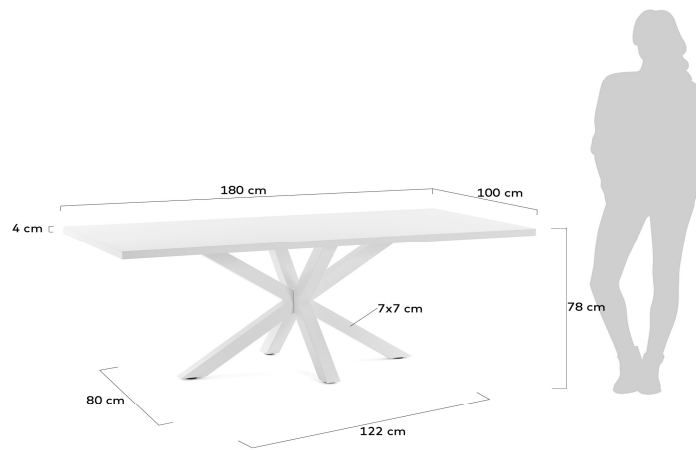

ARYA

Descriptions

Product code	C361L05
Product description	ARYA Table 180x100 white, white This table, designed by our team, has a melamine treated top measuring 180 cm long with a white finish. This top is supported on a steel base painted with a white finish. The table is available in many other models. What's yours?
Origin country	CN

Dimensions

Height x Width x Depth (cm)	78 cm	x	180 cm	x	100 cm
Product weight (Kg)	54,3 Kg				
Top thickness (mm)	25				
Leaf sizes					

Technical drawings

Features

Use (domestic/contract/office)	Domestic
Indoor (yes/no)	Yes
Alfresco (yes/no)	No
Outdoor (yes/no)	No
Extendible (yes/no)	No
Adjustable height (yes/no)	No
Foldable (yes/no)	No
Seating capacity	8
Seating capacity fully extended	8
Max. load (kg)	60
Top edge type	Flat
Scratch and wear resistance (Mohs scale)	
Hardness (Rockwell method)	

Additional information	Legs form a rectangle of 122 x 80 cm. Tube shape: 7 x 7 cm
------------------------	--

Packaging

Units per lot	
Cbm (m3) / Gross weight (Kg)	0,225 / 53,9
Nº of boxes	2

Box 1	NEWARY12E05 - 1
Description	NEW-ARYA Legs Rectangular epoxy white
Description box	LEGS
Height x Width x Depth (cm)	8 x 97 x 76,5
Cbm (m3) / Gross weight (Kg) / Net weight (Kg)	0,059 / 21 / 18,5

Box 2	NEWARY2L05 - 2
Description	NEW-ARYA Top 180x100 melamine white
Description box	TOP + PLETINA
Height x Width x Depth (cm)	7,5 x 194,2 x 113,7
Cbm (m3) / Gross weight (Kg) / Net weight (Kg)	0,166 / 32,9 / 29,1