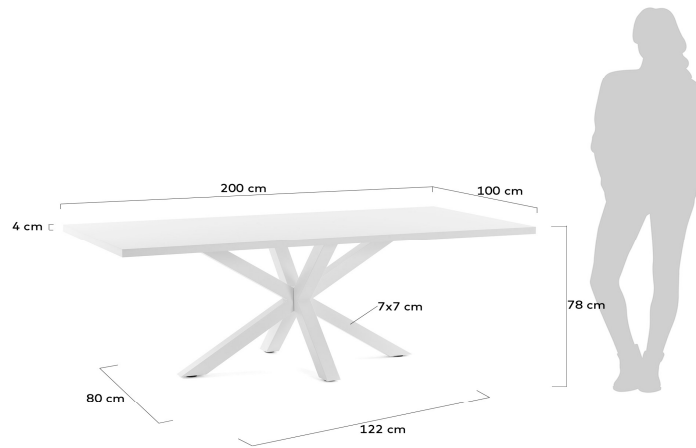

ARYA

Descriptions

Product code	C360L05
Product description	ARYA Table 200x100 white, white This table, designed by our team, has a melamine treated top measuring 200 cm long with a white finish. This top is supported on a steel base painted with a white finish. The table is available in many other models. What's yours?
Origin country	CN

Dimensions

Height x Width x Depth (cm)	78 cm	x	200 cm	x	100 cm
Product weight (Kg)	55,5 Kg				
Top thickness (mm)	40				
Leaf sizes					

Technical drawings

Features

Use (domestic/contract/office)	Domestic
Indoor (yes/no)	Yes
Alfresco (yes/no)	No
Outdoor (yes/no)	No
Extendible (yes/no)	No
Adjustable height (yes/no)	No
Foldable (yes/no)	No
Seating capacity	8
Seating capacity fully extended	8
Max. load (kg)	60
Top edge type	Flat
Scratch and wear resistance (Mohs scale)	
Hardness (Rockwell method)	

Additional information	Legs form a rectangle of 122 x 80 cm. Tube shape: 7 x 7 cm
------------------------	--

Packaging

Units per lot	
Cbm (m3) / Gross weight (Kg)	0,242 / 57,2
Nº of boxes	2

Box 1	NEWARY12E05 - 1
Description	NEW-ARYA Legs Rectangular epoxy white
Description box	LEGS
Height x Width x Depth (cm)	8 x 97 x 76,5
Cbm (m3) / Gross weight (Kg) / Net weight (Kg)	0,059 / 21 / 18,5

Box 2	NEWARY3L05 - 2
Description	NEW-ARYA Top 200x100 Matt melamine white
Description box	TOP + PLETINA
Height x Width x Depth (cm)	7,5 x 214,2 x 113,7
Cbm (m3) / Gross weight (Kg) / Net weight (Kg)	0,183 / 36,2 / 32,4