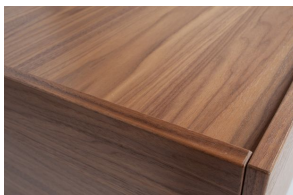

+31 88 96 66 300

info@deekhoorn.com

www.deekhoorn.com