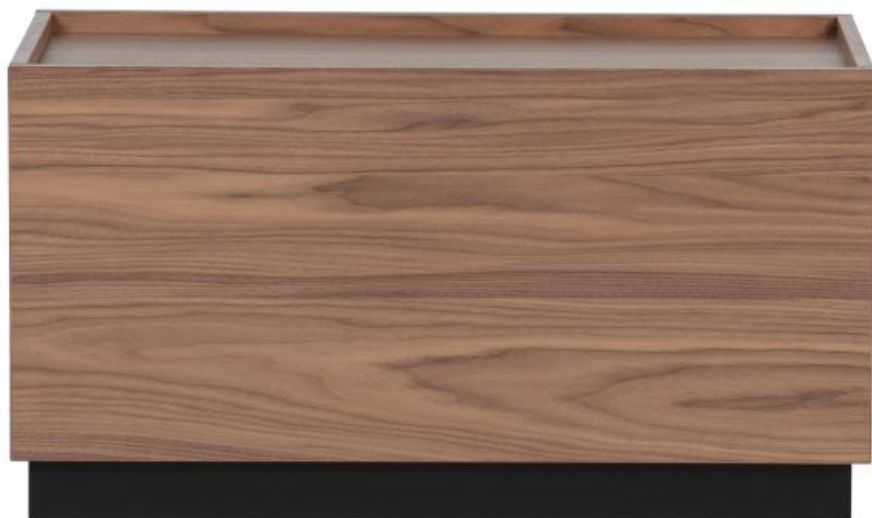

375143-W

BLOCK COFFEE TABLE WALNUT VENEER 40x82 [fsc]

The mark of responsible forestry

vtwonen

Additional description

Solid side table
Made of walnut veneer with pine plinth
Available in several formats
H 44 cm x W 40 cm x D 82 cm

This Block Side Table is from the collection of the Dutch brand vtwonen. Block side table is made of FSC-certified walnut veneer. The black plinth is made of sanded pine. The height of the base is 6 cm, the height of the top is 38 cm. This table weighs 19 kg.

Block side table is available in three different sizes....

 **DE** dutch furniture
EELHOORN

+31 88 96 66 300

info@deekhoorn.com

www.deekhoorn.com