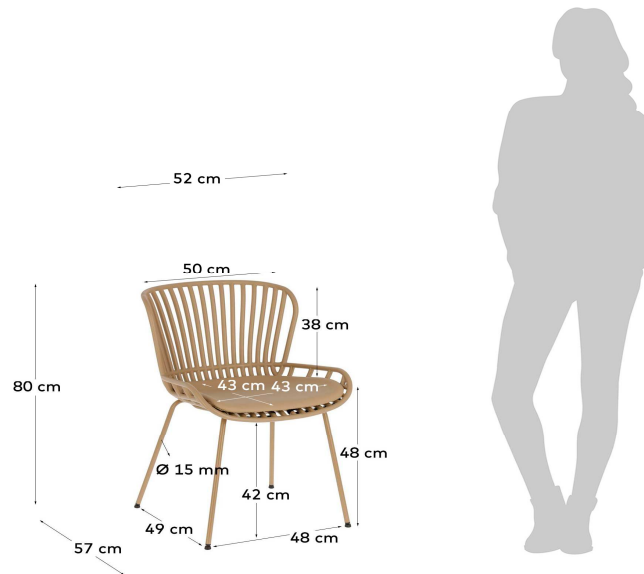

SURPIK

Descriptions

Product code	CC1745S12
Product description	Surpik beige chair The Surpik chair, in beige-tinted plastic, is designed to be moved around whenever you need to, quickly and easily, because it is so lightweight. It is also comfortable wherever you put it, thanks to its design with rounded finishes. It also comes wi
Origin country	CN

Dimensions

Height x Width x Depth (cm)	80 cm	x	52 cm	x	57 cm
Product weight (kg)	5,8 Kg				
Seat height (cm)	48				
Seat width (cm)	43				
Seat depth (cm)	43				
Armrest height (cm)					
Armrest width (cm)					
Backrest height (cm)	38				

Technical drawings

Features

Use (domestic/contract/office)	Domestic
Indoor (yes/no)	Yes
Alfresco (yes/no)	No
Outdoor (yes/no)	No
Stackable (yes/no)	No
Stacks up to	
Max. load (kg)	120
Adjustable height (yes/no)	No
Adjustable height mechanism description	N/A