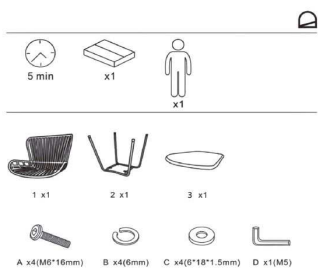

Foldable (yes/no)	No
Swivel (yes/no)	No
Reclining (yes/no)	No
Armrest included (yes/no)	No
Padded (yes/no)	Yes
Footrest included (yes/no)	No
Fabric durability resistance (Martindale cycles)	
Water repellent (yes/no)	No
Stain resistant (yes/no)	No
Fire resistant (yes/no)	No
UV resistance level (1-5)	
Removable chair cover (yes/no)	N/A
Removable cover parts description	N/A
Adjustable feet (yes/no)	No
Castors information	N/A
Cushion included (yes/no)	Yes
Cushion removable cover (yes/no)	No

Materials

Main material	Plastic
Frame construction	N/A
Main finishing	Matt
Seat material details	Polypropylene, Foam, Polyurethane
Backrest material details	Polypropylene
Armrest material details	N/A
Fabric type & specifications	Synthetic leather
Fabric composition	
Fabric grammage (g/m2)	
Upholstery fill material	Foam
Foam density (kg/m3)	
Legs material	Steel
Legs finishing	Powder coated painted, Matt
Feet pad type	Adaptable feet pad
Cushion fabric type	Synthetic leather
Cushion fabric composition	100% PU (Polyurethane)
Cushion grammage (g/m2)	
Cushion fill material	Foam
Cushion thickness (cm)	2

Assembly

Unpacking time (min)	3
Assembly required (yes/no)	Yes
Difficulty of assembly	Easy
People required	1
Assembly time (min)	5
Assembly suggestions	Assemble on a soft protecting surface.

Assembly instructions