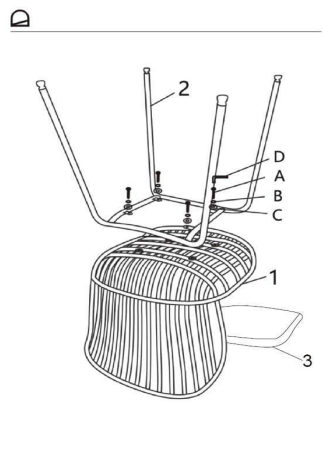

Foldable (yes/no)	No
Swivel (yes/no)	No
Reclining (yes/no)	No
Armrest included (yes/no)	No
Padded (yes/no)	Yes
Footrest included (yes/no)	No
Fabric durability resistance (Martindale cycles)	
Water repellent (yes/no)	No
Stain resistant (yes/no)	No
Fire resistant (yes/no)	No
UV resistance level (1-5)	
Removable chair cover (yes/no)	N/A
Removable cover parts description	N/A
Adjustable feet (yes/no)	No
Castors information	N/A
Cushion included (yes/no)	Yes
Cushion removable cover (yes/no)	No

Materials

Main material	Plastic
Frame construction	N/A
Main finishing	Matt
Seat material details	Polypropylene, Foam, Polyurethane
Backrest material details	Polypropylene
Armrest material details	N/A
Fabric type & specifications	Synthetic leather
Fabric composition	
Fabric grammage (g/m2)	
Upholstery fill material	Foam
Foam density (kg/m3)	
Legs material	Steel
Legs finishing	Powder coated painted, Matt
Feet pad type	Adaptable feet pad
Cushion fabric type	Synthetic leather
Cushion fabric composition	100% PU (Polyurethane)
Cushion grammage (g/m2)	
Cushion fill material	Foam
Cushion thickness (cm)	2

Assembly

Unpacking time (min)	3
Assembly required (yes/no)	Yes
Difficulty of assembly	Easy
People required	1
Assembly time (min)	5
Assembly suggestions	Assemble on a soft protecting surface.

Assembly instructions