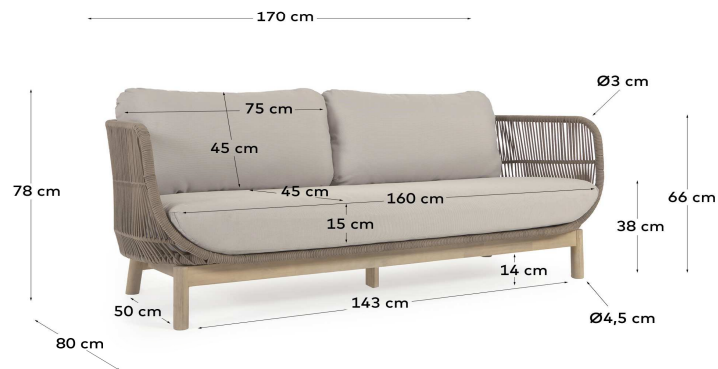

## Descriptions

Product code	YG0195J12
Product description	Catalina 3 seater sofa made with beige cord and 100% FSC solid acacia wood, 170 Catalina fills your covered outdoor spaces with tropical style. It stands out for its detailed design, with a solid sustainable acacia wood frame and hand-braided cord, both UV-resistant. Design can be placed indoors and outdoors.
Origin country	VN

## Dimensions

Height x Width x Depth (cm)	78 cm	x	170 cm	x	80 cm
Product weight (kg)	24 Kg				
Seat height (cm)	38				
Seat width (cm)	160				
Seat depth (cm)	45				
Armrest height (cm)	66				
Armrest width (cm)	3				

## Features

Use (domestic/contract/office)	Domestic
Indoor (yes/no)	Yes
Alfresco (yes/no)	Yes
Outdoor (yes/no)	No
Seating capacity	3
Max. load (kg)	320
Stackable (yes/no)	No
Stacks up to	
Foldable (yes/no)	No

**Packaging**

Units per lot					
Cbm (m3) / Gross weight (Kg)	0,79	/	35,2		
Nº of boxes	1				
Box 1	1				
Description	Catalina 3 seater sofa made with beige cord and 100% FSC solid acacia wood, 170 c				
Description box	FULL ITEM				
Height x Width x Depth (cm)	52,5	x	177	x	85
Cbm (m3) / Gross weight (Kg) / Net weight (Kg)	0,790	/	35,2	/	24
Box 2					
Description					
Description box					
Height x Width x Depth (cm)		x		x	
Cbm (m3) / Gross weight (Kg) / Net weight (Kg)		/		/	
Box 3					
Description					
Description box					
Height x Width x Depth (cm)		x		x	
Cbm (m3) / Gross weight (Kg) / Net weight (Kg)		/		/	