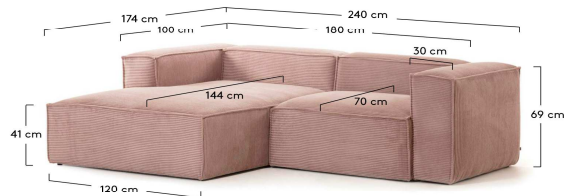

## Descriptions

Product code	S575LN24
Product description	Blok 2-seater sofa with left-hand chaise longue in pink corduroy, 240 cm This new version of the Blok sofa, upholstered in pink, has a pine and agglomerate structure with two layers of foam. This updated design adds wide French stitching which defines the contour of the sofa. Designed by Óscar Doll, designer at Kave Home.
Origin country	ES

## Dimensions

Height x Width x Depth (cm)	69 cm	x	240 cm	x	174 cm
Product weight (kg)	106,3 Kg				
Seat height (cm)	41				
Seat width (cm)	180				
Seat depth (cm)	70				
Armrest height (cm)	69				
Armrest width (cm)	30				

## Features

Use (domestic/contract/office)	Domestic+
Indoor (yes/no)	Yes
Alfresco (yes/no)	No
Outdoor (yes/no)	No
Seating capacity	2
Max. load (kg)	300
Stackable (yes/no)	No
Stacks up to	
Foldable (yes/no)	No

**Packaging**

Units per lot					
Cbm (m3) / Gross weight (Kg)	1,94	/	115		
Nº of boxes	4				
<b>Box 1</b>	<b>S57BR_LN24 - 1</b>				
Description	BLOK Pink velveteen, set arms, Blok Sofa				
Description box	SET 2 BRAZOS + HERRAJES				
Height x Width x Depth (cm)	70	x	100	x	62
Cbm (m3) / Gross weight (Kg) / Net weight (Kg)	0,434	/	30	/	28
<b>Box 2</b>	<b>S57CHI_LN24 - 2</b>				
Description	BLOK Pink velveteen, left chaise, Blok Sofa				
Description box	CHAISE IZQUIERDA				
Height x Width x Depth (cm)	122	x	143	x	45
Cbm (m3) / Gross weight (Kg) / Net weight (Kg)	0,785	/	38	/	35
<b>Box 3</b>	<b>S57CTR180_LN24 - 3</b>				
Description	BLOK Pink velveteen, backrest 180, Blok Sofa				
Description box	RESPALDO 180				
Height x Width x Depth (cm)	70	x	182	x	32
Cbm (m3) / Gross weight (Kg) / Net weight (Kg)	0,408	/	28	/	26