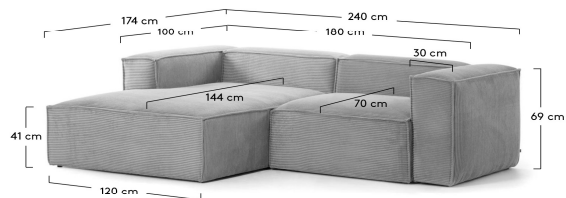

BLOK

Descriptions

Product code	S575LN15
Product description	Blok 2-seater sofa with left-hand chaise longue in grey corduroy, 240 cm This new version of the Blok sofa, upholstered in grey velveteen, has a pine and agglomerate structure with two layers of foam. This updated design adds wide French stitching which defines the contour of the sofa. Designed by Óscar Doll, designer at
Origin country	ES

Dimensions

Height x Width x Depth (cm)	69 cm	x	240 cm	x	174 cm
Product weight (kg)	106,3 Kg				
Seat height (cm)	41				
Seat width (cm)	180				
Seat depth (cm)	70				
Armrest height (cm)	69				
Armrest width (cm)	30				

Technical drawings

Features

Use (domestic/contract/office)	Domestic+
Indoor (yes/no)	Yes
Alfresco (yes/no)	No
Outdoor (yes/no)	No
Seating capacity	2
Max. load (kg)	300
Stackable (yes/no)	No
Stacks up to	
Foldable (yes/no)	No

Packaging

Units per lot					
Cbm (m3) / Gross weight (Kg)	1,94	/	115		
Nº of boxes	4				
Box 1	S57BR_LN15 - 1				
Description	BLOK Grey velveteen, set arms, Blok Sofa				
Description box	SET 2 BRAZOS + HERRAJES				
Height x Width x Depth (cm)	70	x	100	x	62
Cbm (m3) / Gross weight (Kg) / Net weight (Kg)	0,434	/	30	/	28
Box 2	S57CHI_LN15 - 2				
Description	BLOK Grey velveteen, left chaise, Blok Sofa				
Description box	CHAISE IZQUIERDA				
Height x Width x Depth (cm)	122	x	143	x	45
Cbm (m3) / Gross weight (Kg) / Net weight (Kg)	0,785	/	38	/	35
Box 3	S57CTR180_LN15 - 3				
Description	BLOK Grey velveteen, backrest 180, Blok Sofa				
Description box	RESPALDO 180				
Height x Width x Depth (cm)	70	x	182	x	32
Cbm (m3) / Gross weight (Kg) / Net weight (Kg)	0,408	/	28	/	26