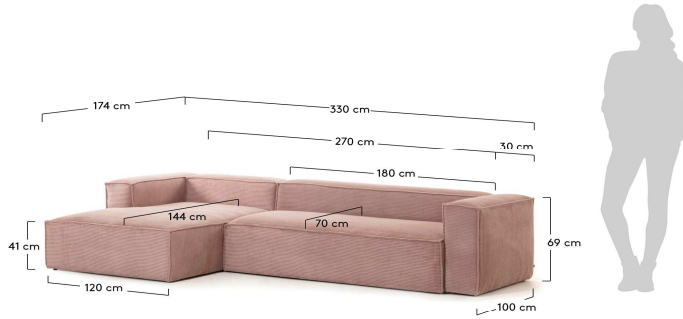

BLOK

Descriptions

Product code	S572LN24
Product description	Blok 3-seater sofa with left-hand chaise longue in pink corduroy, 330 cm This new version of the Blok sofa, upholstered in pink velveteen, has a pine and agglomerate structure with two layers of foam. This updated design adds wide French stitching which defines the contour of the sofa. Designed by Óscar Doll, designer at
Origin country	ES

Dimensions

Height x Width x Depth (cm)	69 cm	x	330 cm	x	174 cm
Product weight (kg)	137,1 Kg				
Seat height (cm)	41				
Seat width (cm)	270				
Seat depth (cm)	70				
Armrest height (cm)	69				
Armrest width (cm)	30				

Technical drawings

Features

Use (domestic/contract/office)	Domestic+
Indoor (yes/no)	Yes
Alfresco (yes/no)	No
Outdoor (yes/no)	No
Seating capacity	3
Max. load (kg)	400
Stackable (yes/no)	No
Stacks up to	
Foldable (yes/no)	No

Packaging

Units per lot					
Cbm (m3) / Gross weight (Kg)	2.446	/	148		
Nº of boxes	5				
Box 1	S57BR_LN24 - 1				
Description	BLOK Pink velveteen, set arms, Blok Sofa				
Description box	SET 2 BRAZOS + HERRAJES				
Height x Width x Depth (cm)	70	x	100	x	62
Cbm (m3) / Gross weight (Kg) / Net weight (Kg)	0,434	/	30	/	28
Box 2	S57CHI_LN24 - 2				
Description	BLOK Pink velveteen, left chaise, Blok Sofa				
Description box	CHAISE IZQUIERDA				
Height x Width x Depth (cm)	122	x	143	x	45
Cbm (m3) / Gross weight (Kg) / Net weight (Kg)	0,785	/	38	/	35
Box 3	S57AT180_LN24 - 3				
Description	BLOK Pink velveteen, seat 180, Blok Sofa				
Description box	ASIENTO 180				
Height x Width x Depth (cm)	74	x	184	x	45
Cbm (m3) / Gross weight (Kg) / Net weight (Kg)	0,613	/	37	/	34,6