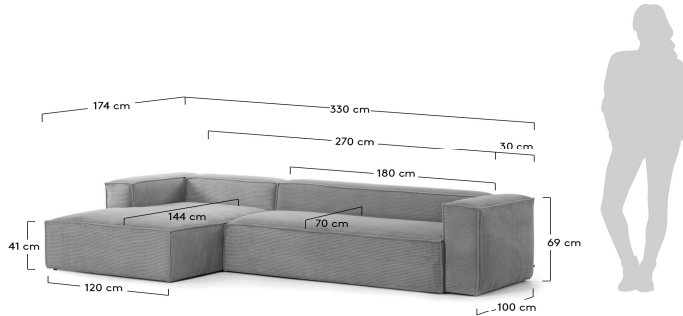

### Descriptions

Product code	S572LN15
Product description	Blok 3-seater sofa with left-hand chaise longue in grey corduroy, 330 cm This new version of the Blok sofa, upholstered in grey velveteen, has a pine and agglomerate structure with two layers of foam. This updated design adds wide French stitching which defines the contour of the sofa. Designed by Óscar Doll, designer at
Origin country	ES

### Dimensions

Height x Width x Depth (cm)	69 cm	x	330 cm	x	174 cm
Product weight (kg)	137,1 Kg				
Seat height (cm)	41				
Seat width (cm)	270				
Seat depth (cm)	70				
Armrest height (cm)	69				
Armrest width (cm)	30				

### Features

Use (domestic/contract/office)	Domestic+
Indoor (yes/no)	Yes
Alfresco (yes/no)	No
Outdoor (yes/no)	No
Seating capacity	3
Max. load (kg)	400
Stackable (yes/no)	No
Stacks up to	
Foldable (yes/no)	No

**Packaging**

Units per lot					
Cbm (m3) / Gross weight (Kg)	2.446	/	148		
Nº of boxes	5				
<b>Box 1</b>	<b>S57BR_LN15 - 1</b>				
Description	BLOK Grey velveteen, set arms, Blok Sofa				
Description box	SET 2 BRAZOS + HERRAJES				
Height x Width x Depth (cm)	70	x	100	x	62
Cbm (m3) / Gross weight (Kg) / Net weight (Kg)	0,434	/	30	/	28
<b>Box 2</b>	<b>S57CHI_LN15 - 2</b>				
Description	BLOK Grey velveteen, left chaise, Blok Sofa				
Description box	CHAISE IZQUIERDA				
Height x Width x Depth (cm)	122	x	143	x	45
Cbm (m3) / Gross weight (Kg) / Net weight (Kg)	0,785	/	38	/	35
<b>Box 3</b>	<b>S57AT180_LN15 - 3</b>				
Description	BLOK Grey velveteen, seat 180, Blok Sofa				
Description box	ASIENTO 180				
Height x Width x Depth (cm)	74	x	184	x	45
Cbm (m3) / Gross weight (Kg) / Net weight (Kg)	0,613	/	37	/	34,6