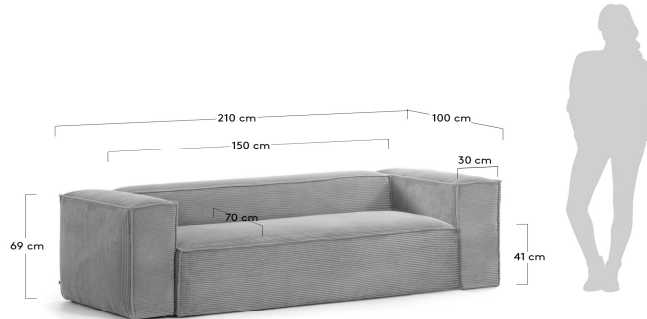

## Descriptions

Product code	S571LN15
Product description	Blok 2-seater sofa in grey corduroy, 210 cm This new version of the Blok sofa, upholstered in grey velveteen, has a pine and agglomerate structure with two layers of foam. This updated design adds wide French stitching which defines the contour of the sofa. Designed by Óscar Doll, designer at
Origin country	ES

## Dimensions

Height x Width x Depth (cm)	69 cm	x	210 cm	x	100 cm
Product weight (kg)	78,8 Kg				
Seat height (cm)	41				
Seat width (cm)	150				
Seat depth (cm)	70				
Armrest height (cm)	69				
Armrest width (cm)	30				

## Features

Use (domestic/contract/office)	Domestic+
Indoor (yes/no)	Yes
Alfresco (yes/no)	No
Outdoor (yes/no)	No
Seating capacity	2
Max. load (kg)	300
Stackable (yes/no)	No
Stacks up to	
Foldable (yes/no)	No

**Packaging**

Units per lot					
Cbm (m3) / Gross weight (Kg)	1.287	/	85		
Nº of boxes	3				
Box 1	S57BR_LN15 - 1				
Description	BLOK Grey velveteen, set arms, Blok Sofa				
Description box	SET 2 BRAZOS + HERRAJES				
Height x Width x Depth (cm)	70	x	100	x	62
Cbm (m3) / Gross weight (Kg) / Net weight (Kg)	0,434	/	30	/	28
Box 2	S57AT150_LN15 - 2				
Description	BLOK Grey velveteen, seat 150, Blok Sofa				
Description box	ASIENTO 150				
Height x Width x Depth (cm)	74	x	154	x	45
Cbm (m3) / Gross weight (Kg) / Net weight (Kg)	0,513	/	31	/	28,8
Box 3	S57CTR150_LN15 - 3				
Description	BLOK Grey velveteen, backrest 150, Blok Sofa				
Description box	RESPALDO 150				
Height x Width x Depth (cm)	70	x	152	x	32
Cbm (m3) / Gross weight (Kg) / Net weight (Kg)	0,340	/	24	/	22