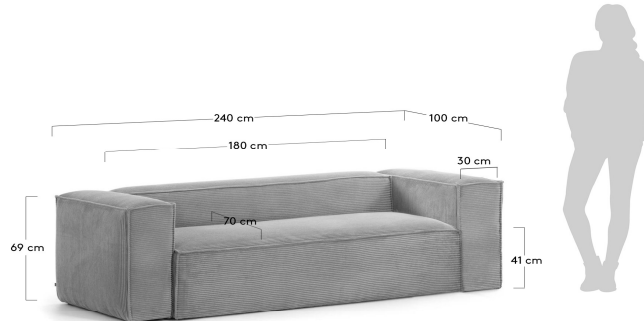

BLOK

Descriptions

Product code	S570LN15
Product description	Blok 3-seater sofa in grey corduroy, 240 cm This new version of the Blok sofa, upholstered in grey velveteen, has a pine and agglomerate structure with two layers of foam. This updated design adds wide French stitching which defines the contour of the sofa. Designed by Óscar Doll, designer at
Origin country	ES

Dimensions

Height x Width x Depth (cm)	69 cm	x	240 cm	x	100 cm
Product weight (kg)	88,6 Kg				
Seat height (cm)	41				
Seat width (cm)	180				
Seat depth (cm)	70				
Armrest height (cm)	69				
Armrest width (cm)	30				

Technical drawings

Features

Use (domestic/contract/office)	Domestic+
Indoor (yes/no)	Yes
Alfresco (yes/no)	No
Outdoor (yes/no)	No
Seating capacity	3
Max. load (kg)	300
Stackable (yes/no)	No
Stacks up to	
Foldable (yes/no)	No

Packaging

Units per lot					
Cbm (m3) / Gross weight (Kg)	1.455	/	95		
Nº of boxes	3				
Box 1	S57BR_LN15 - 1				
Description	BLOK Grey velveteen, set arms, Blok Sofa				
Description box	SET 2 BRAZOS + HERRAJES				
Height x Width x Depth (cm)	70	x	100	x	62
Cbm (m3) / Gross weight (Kg) / Net weight (Kg)	0,434	/	30	/	28
Box 2	S57AT180_LN15 - 2				
Description	BLOK Grey velveteen, seat 180, Blok Sofa				
Description box	ASIENTO 180				
Height x Width x Depth (cm)	74	x	184	x	45
Cbm (m3) / Gross weight (Kg) / Net weight (Kg)	0,613	/	37	/	34,6
Box 3	S57CTR180_LN15 - 3				
Description	BLOK Grey velveteen, backrest 180, Blok Sofa				
Description box	RESPALDO 180				
Height x Width x Depth (cm)	70	x	182	x	32
Cbm (m3) / Gross weight (Kg) / Net weight (Kg)	0,408	/	28	/	26