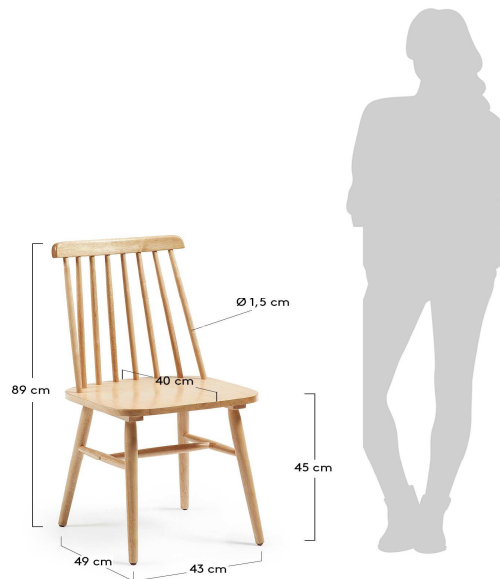

KRISTIE

Descriptions

Product code	C934M46
Product description	KRISTIE Chair wood natural Solid rubber wood chair in natural finish.
Origin country	ID

Dimensions

Height x Width x Depth (cm)	89 cm	x	43 cm	x	49 cm
Product weight (kg)	6 Kg				
Seat height (cm)	45				
Seat width (cm)	43				
Seat depth (cm)	40				
Armrest height (cm)					
Armrest width (cm)					
Backrest height (cm)	44				

Technical drawings

Features

Use (domestic/contract/office)	Domestic
Indoor (yes/no)	Yes
Alfresco (yes/no)	No
Outdoor (yes/no)	No
Stackable (yes/no)	No
Stacks up to	
Max. load (kg)	130
Adjustable height (yes/no)	No
Adjustable height mechanism description	N/A

Foldable (yes/no)	No
Swivel (yes/no)	No
Reclining (yes/no)	No
Armrest included (yes/no)	No
Padded (yes/no)	No
Footrest included (yes/no)	No
Fabric durability resistance (Martindale cycles)	
Water repellent (yes/no)	N/A
Stain resistant (yes/no)	N/A
Fire resistant (yes/no)	N/A
UV resistance level (1-5)	
Removable chair cover (yes/no)	No
Removable cover parts description	N/A
Adjustable feet (yes/no)	No
Castors information	N/A
Cushion included (yes/no)	No
Cushion removable cover (yes/no)	N/A