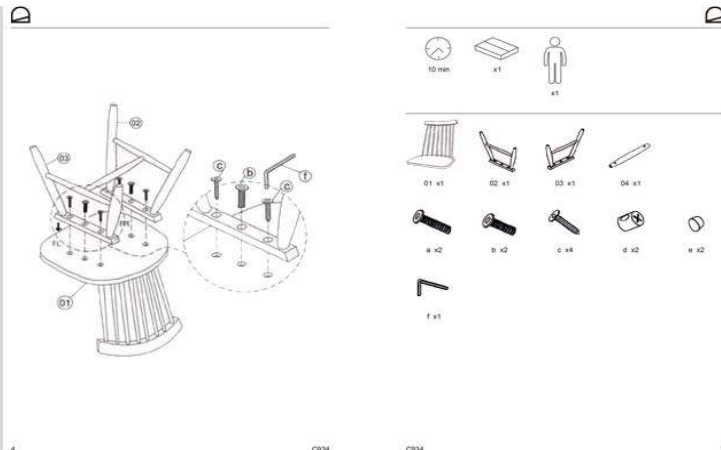

Materials

Main material	Solid wood
Frame construction	Solid wood
Main finishing	Lacquered
Seat material details	Particle board, Rubber wood (Hevea spp.)
Backrest material details	Rubber wood (Ficus elastica)
Armrest material details	N/A
Fabric type & specifications	N/A
Fabric composition	
Fabric grammage (g/m2)	
Upholstery fill material	N/A
Foam density (kg/m3)	
Legs material	Rubber wood (Ficus elastica)
Legs finishing	Lacquered in NC (Nitrocellulose)
Feet pad type	Nylon pad
Cushion fabric type	N/A
Cushion fabric composition	
Cushion grammage (g/m2)	
Cushion fill material	N/A
Cushion thickness (cm)	

Assembly

Unpacking time (min)	5
Assembly required (yes/no)	Yes
Difficulty of assembly	Easy
People required	1
Assembly time (min)	10
Assembly suggestions	Join both legs and then screw them to the seat. Check and classify all fittings before starting the assembly. Assemble on a soft surface.

Assembly instructions