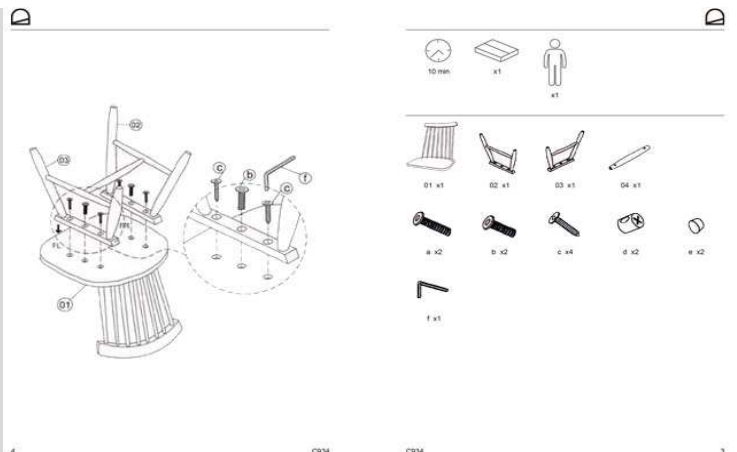

Foldable (yes/no)	No
Swivel (yes/no)	No
Reclining (yes/no)	No
Armrest included (yes/no)	No
Padded (yes/no)	No
Footrest included (yes/no)	No
Fabric durability resistance (Martindale cycles)	
Water repellent (yes/no)	N/A
Stain resistant (yes/no)	N/A
Fire resistant (yes/no)	N/A
UV resistance level (1-5)	
Removable chair cover (yes/no)	No
Removable cover parts description	N/A
Adjustable feet (yes/no)	No
Castors information	N/A
Cushion included (yes/no)	No
Cushion removable cover (yes/no)	N/A

Materials

Main material	Solid wood
Frame construction	Solid wood
Main finishing	Lacquered
Seat material details	Particle board, Rubber wood (Hevea spp.)
Backrest material details	Rubber wood (Ficus elastica)
Armrest material details	N/A
Fabric type & specifications	N/A
Fabric composition	
Fabric grammage (g/m2)	
Upholstery fill material	N/A
Foam density (kg/m3)	
Legs material	Rubber wood (Ficus elastica)
Legs finishing	Lacquered, Matt
Feet pad type	Nylon pad
Cushion fabric type	N/A
Cushion fabric composition	
Cushion grammage (g/m2)	
Cushion fill material	N/A
Cushion thickness (cm)	

Assembly

Unpacking time (min)	5
Assembly required (yes/no)	Yes
Difficulty of assembly	Easy
People required	1
Assembly time (min)	10
Assembly suggestions	Join both legs and then screw them to the seat. Check and classify all fittings before starting the assembly. Assemble on a soft surface.

Assembly instructions