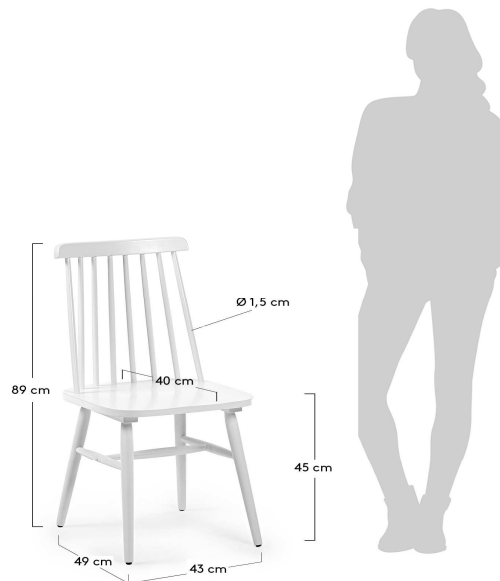

KRISTIE

Descriptions

Product code	C934M05
Product description	KRISTIE Chair wood white Solid rubber wood chair in white painted.
Origin country	ID

Dimensions

Height x Width x Depth (cm)	89 cm	x	43 cm	x	49 cm
Product weight (kg)	6 Kg				
Seat height (cm)	45				
Seat width (cm)	43				
Seat depth (cm)	40				
Armrest height (cm)					
Armrest width (cm)					
Backrest height (cm)	44				

Technical drawings

Features

Use (domestic/contract/office)	Domestic
Indoor (yes/no)	Yes
Alfresco (yes/no)	No
Outdoor (yes/no)	No
Stackable (yes/no)	No
Stacks up to	
Max. load (kg)	130
Adjustable height (yes/no)	No
Adjustable height mechanism description	N/A

Packaging

Units per lot	
Cbm (m3) / Gross weight (Kg)	0,056 / 7
Nº of boxes	1
Box 1	1
Description	KRISTIE Chair wood white
Description box	FULL ITEM
Height x Width x Depth (cm)	52 x 49 x 44
Cbm (m3) / Gross weight (Kg) / Net weight (Kg)	0,056 / 7 / 6
Box 2	
Description	
Description box	
Height x Width x Depth (cm)	x x
Cbm (m3) / Gross weight (Kg) / Net weight (Kg)	/ /
Box 3	
Description	
Description box	
Height x Width x Depth (cm)	x x
Cbm (m3) / Gross weight (Kg) / Net weight (Kg)	/ /