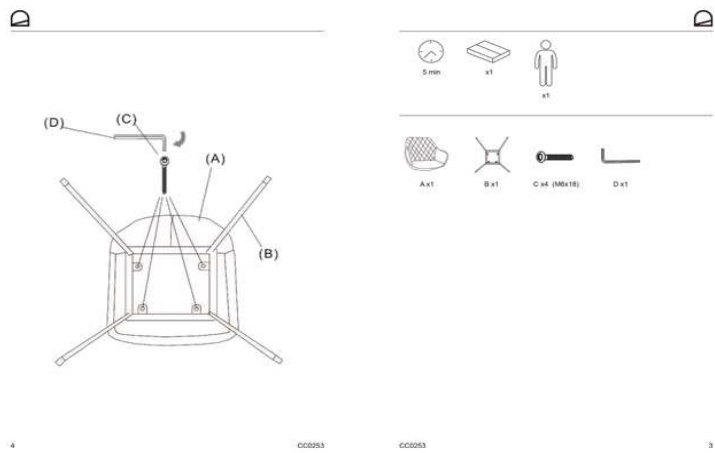

Materials

Main material	Fabric
Frame construction	Steel
Main finishing	Upholstered
Seat material details	Fabric, Foam, Low emissions Plywood E0 class
Backrest material details	Fabric, Foam, Low emissions Plywood E0 class
Armrest material details	Fabric, Foam, Low emissions Plywood E0 class
Fabric type & specifications	Twill
Fabric composition	100% Polypropylene
Fabric grammage (g/m2)	260
Upholstery fill material	Foam
Foam density (kg/m3)	24
Legs material	Steel
Legs finishing	Powder coated painted, Matt
Feet pad type	Plastic pad
Cushion fabric type	N/A
Cushion fabric composition	
Cushion grammage (g/m2)	
Cushion fill material	N/A
Cushion thickness (cm)	

Assembly

Unpacking time (min)	5
Assembly required (yes/no)	Yes
Difficulty of assembly	Easy
People required	1
Assembly time (min)	5
Assembly suggestions	Turn the seat upside down and tighten the screws. Check and classify all fittings before starting the assembly. Assemble on a soft surface.

Assembly instructions