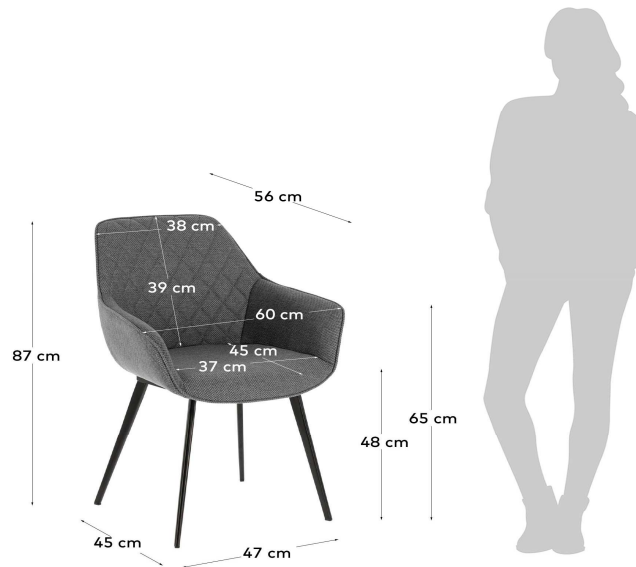

AMINY

Descriptions

Product code	CC0253VD03
Product description	AMINY Chair fabric grey The Amira chair keeps you seated with armrests and diamond padding, but now it is also upholstered with this light grey anti-stain fabric, which repels any liquids that may fall on it and is very easy to clean. It is also supported by a resistant str
Origin country	CN

Dimensions

Height x Width x Depth (cm)	87 cm	x	60 cm	x	56 cm
Product weight (kg)	7,6 Kg				
Seat height (cm)	48				
Seat width (cm)	37				
Seat depth (cm)	45				
Armrest height (cm)	65				
Armrest width (cm)	4				
Backrest height (cm)	39				

Technical drawings

Features

Use (domestic/contract/office)	Domestic+
Indoor (yes/no)	Yes
Alfresco (yes/no)	No
Outdoor (yes/no)	No
Stackable (yes/no)	No
Stacks up to	
Max. load (kg)	130
Adjustable height (yes/no)	No
Adjustable height mechanism description	N/A

Foldable (yes/no)	No
Swivel (yes/no)	No
Reclining (yes/no)	No
Armrest included (yes/no)	Yes
Padded (yes/no)	Yes
Footrest included (yes/no)	No
Fabric durability resistance (Martindale cycles)	>22.000
Water repellent (yes/no)	Yes
Stain resistant (yes/no)	Yes
Fire resistant (yes/no)	No
UV resistance level (1-5)	
Removable chair cover (yes/no)	No
Removable cover parts description	N/A
Adjustable feet (yes/no)	No
Castors information	N/A
Cushion included (yes/no)	No
Cushion removable cover (yes/no)	N/A