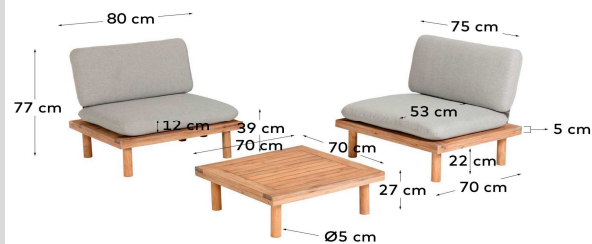

VIRIDIS

Descriptions

Product code	S665M46
Product description	Viridis 4 armchairs and 2 tables set FSC 100% The Viridis set is formed by 4 acacia wood armchairs and 2 tables with removable and water-resistant cushions. Ideal to enjoy outdoors, as the wood has been treated to withstand UV rays and has a long-lasting PU lacquer. Remember to look after the wo
Origin country	VN

Dimensions

Height x Width x Depth (cm)	77 / 27 c	x	80 / 70 cm	x	70 / 70 cm
Product weight (kg)	75,8 Kg				
Seat height (cm)	39				
Seat width (cm)	150				
Seat depth (cm)	53				
Armrest height (cm)					
Armrest width (cm)					

Technical drawings

Features

Use (domestic/contract/office)	Domestic+
Indoor (yes/no)	Yes
Alfresco (yes/no)	Yes
Outdoor (yes/no)	No
Seating capacity	4
Max. load (kg)	520
Stackable (yes/no)	No
Stacks up to	
Foldable (yes/no)	No

Reclining (yes/no)	No
Sliding seat (yes/no)	No
Swivel (yes/no)	No
Fabric durability resistance (Martindale cycles)	
Water repellent (yes/no)	No
Stain resistant (yes/no)	No
Fire resistant (yes/no)	No
UV resistance level (1-5)	
Seat detachable (yes/no)	Yes
Seat removable cover (yes/no)	Yes
Backrest detachable (yes/no)	Yes
Backrest removable cover (yes/no)	Yes
Adjustable feet (yes/no)	Yes
Armrest included (yes/no)	No
Armrest type	N/A
Armrest removable cover (yes/no)	N/A
Headrest included (yes/no)	No
Headrest detachable (yes/no)	N/A
Headrest removable cover (yes/no)	N/A
Cushion included (yes/no)	No
Number of cushions	
Cushion removable cover (yes/no)	N/A
Storage included (yes/no)	No
Storage capacity (l)	
Storage lifting mechanism	
Footrest included (yes/no)	No
Footstool included (yes/no)	