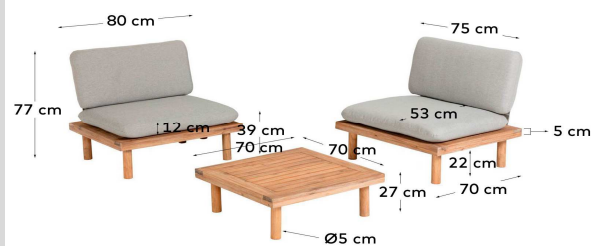

VIRIDIS

Descriptions

Product code	S638M46
Product description	Viridis 2 armchairs and 1 table set FSC 100% The Viridis set is formed by 2 acacia wood armchairs and 1 table with removable and water-resistant cushions. Ideal to enjoy outdoors, as the wood has been treated to withstand UV rays and has a long-lasting PU lacquer. Remember to look after the wo
Origin country	VN

Dimensions

Height x Width x Depth (cm)	77 / 27 c	x	80 / 70 cm	x	70 / 70 cm
Product weight (kg)	37,9 Kg				
Seat height (cm)	39				
Seat width (cm)	75				
Seat depth (cm)	53				
Armrest height (cm)					
Armrest width (cm)					

Technical drawings

Features

Use (domestic/contract/office)	Domestic+
Indoor (yes/no)	Yes
Alfresco (yes/no)	Yes
Outdoor (yes/no)	No
Seating capacity	2
Max. load (kg)	260
Stackable (yes/no)	No
Stacks up to	
Foldable (yes/no)	No

Reclining (yes/no)	No
Sliding seat (yes/no)	No
Swivel (yes/no)	No
Fabric durability resistance (Martindale cycles)	
Water repellent (yes/no)	No
Stain resistant (yes/no)	No
Fire resistant (yes/no)	No
UV resistance level (1-5)	
Seat detachable (yes/no)	Yes
Seat removable cover (yes/no)	Yes
Backrest detachable (yes/no)	Yes
Backrest removable cover (yes/no)	Yes
Adjustable feet (yes/no)	Yes
Armrest included (yes/no)	No
Armrest type	N/A
Armrest removable cover (yes/no)	N/A
Headrest included (yes/no)	No
Headrest detachable (yes/no)	N/A
Headrest removable cover (yes/no)	N/A
Cushion included (yes/no)	No
Number of cushions	
Cushion removable cover (yes/no)	N/A
Storage included (yes/no)	No
Storage capacity (l)	
Storage lifting mechanism	
Footrest included (yes/no)	No
Footstool included (yes/no)	