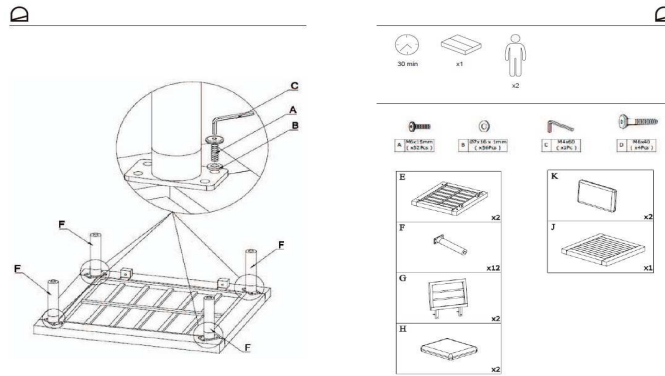

Assembly

Unpacking time (min)	3
Assembly required (yes/no)	Yes
Difficulty of assembly	Easy
People required	2
Assembly time (min)	15
Assembly suggestions	Check and classify all fittings before starting the assembly. Assemble on a soft surface.

Assembly instructions

Care & Warranties

General warnings	Do not use abrasive products like acetones, bleaches, solvents, etc. To extend the durability of wooden outdoor furniture please follow the specific care instructions.
Specific use and care instructions	Cover: Cold washing. Frame: Clean with a damp cloth and dry immediately
Specific use and care instructions for outdoor	Store the furniture in a dry indoor place. If you want to leave it outdoors, protect it with a waterproof cover in autumn, winter and rainy season.
Years of guarantee	2
Made according to	EN 581:2017 for outdoor household use seats
FSC certified (yes/no)	No
PEFC certified (yes/no)	No
FLEGT license (yes/no)	N/A
Variation type	Natural wood grain and/or Colour tone
Purposeful distressing type	No distressing
Additional information	Wood origin country: Vietnam