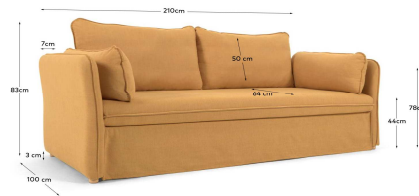

TANIT

Descriptions

Product code	S799_60_SN81
Product description	Tanit sofa bed in mustard with solid beech wood legs with natural finish 210 cm Comfortable, thanks to the linen used in the upholstery. Practical, as it turns into a bed in seconds. And irresistible, courtesy of the exclusive design by the Kave Home team. A trundle sofa bed that's thought of everything.
Origin country	ES

Dimensions

Height x Width x Depth (cm)	70 cm	x	210 cm	x	100 cm
Product weight (Kg)	19,35 Kg				
Seat height (cm)	44				
Seat width (cm)	190				
Seat depth (cm)	64				
Armrest height (cm)	78				
Armrest width (cm)	7				
Bed height (cm)	30				
Mattress sizes (cm)	190				
Mattress thickness (cm)	10				

Technical drawings

Features

Use (domestic/contract/office)	Domestic
Indoor (yes/no)	Yes
Alfresco (yes/no)	No
Outdoor (yes/no)	No
Open/close description	
Seating capacity	3
Max. load (kg)	300
Reclining (yes/no)	No
Sliding seat (yes/no)	No
Fabric durability resistance (Martindale cycles)	>90.000
Water repellent (yes/no)	No
Stain resistant (yes/no)	No