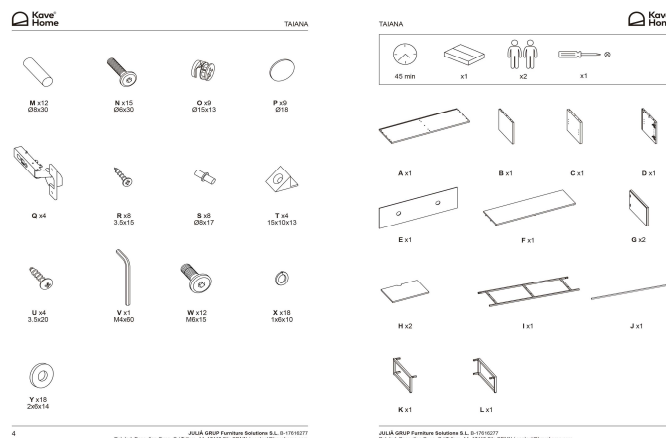

Drawer opening system	N/A
Runner guide mechanism	N/A
Runner soft-close function (yes/no)	N/A
Drawers max. load (kg)	N/A
Shelves included (yes/no)	Yes
Number of shelves	1
Adjustable shelves (yes/no)	Yes
Shelves max. load (kg)	20
Wall brackets antitilting included (yes/no)	No

Materials

Material description	
Finishing description	
Back processed (yes/no)	Yes
Legs material	Steel
Legs finishing	Powder coated painted
Door material	Oak veneer (Quercus alba), MDF (Medium density fibers)
Drawer material	N/A
Runner material of the drawers	N/A
Shelves material	Oak veneer (Quercus alba), MDF (Medium density fibers)

Assembly

Unpacking time (min)	4
Assembly required (yes/no)	Yes
Difficulty of assembly	Medium
People required	2
Assembly time (min)	45
Assembly suggestions	Check and classify all fittings before starting the assembly. Assemble on a soft surface.

Assembly instructions

Care & Warranties

General warnings	Do not place near direct sources of heat. Keep away from direct solar light. Do not use abrasive products like acetones, bleaches, solvents, etc. Sharp elements can scratch the product surface.
Specific use and care instructions	Clean with a damp cloth in a mild cleaner and dry immediately.
Specific use and care instructions for outdoor	N/A
Years of guarantee	2
Made according to	
FSC certified (yes/no)	N/A
PEFC certified (yes/no)	N/A
FLEGT license (yes/no)	N/A