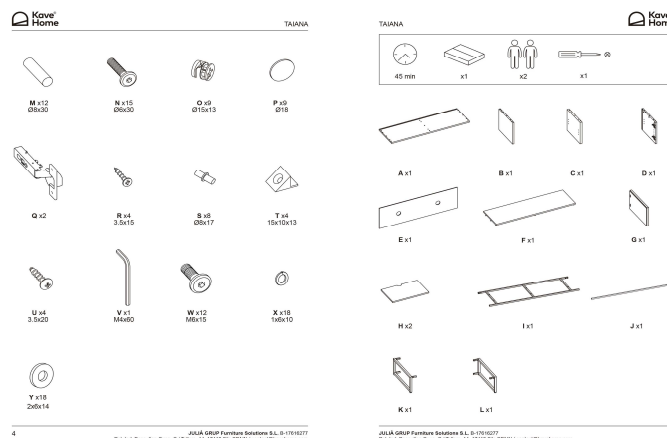

Drawer opening system	N/A
Runner guide mechanism	N/A
Runner soft-close function (yes/no)	N/A
Drawers max. load (kg)	N/A
Shelves included (yes/no)	Yes
Number of shelves	1
Adjustable shelves (yes/no)	Yes
Shelves max. load (kg)	20
Wall brackets antitilting included (yes/no)	No

Materials

Material description	
Finishing description	
Back processed (yes/no)	Yes
Legs material	Steel
Legs finishing	Powder coated painted
Door material	Oak veneer (Quercus alba), MDF (Medium density fibers)
Drawer material	N/A
Runner material of the drawers	N/A
Shelves material	Oak veneer (Quercus alba), MDF (Medium density fibers)

Assembly

Unpacking time (min)	4
Assembly required (yes/no)	Yes
Difficulty of assembly	Medium
People required	2
Assembly time (min)	45
Assembly suggestions	Check and classify all fittings before starting the assembly. Assemble on a soft surface.

Assembly instructions

Care & Warranties

General warnings	Do not place near direct sources of heat. Keep away from direct solar light. Do not use abrasive products like acetones, bleaches, solvents, etc. Sharp elements can scratch the product surface.
Specific use and care instructions	Clean with a damp cloth in a mild cleaner and dry immediately.
Specific use and care instructions for outdoor	N/A
Years of guarantee	2
Made according to	
FSC certified (yes/no)	N/A
PEFC certified (yes/no)	N/A
FLEGT license (yes/no)	N/A