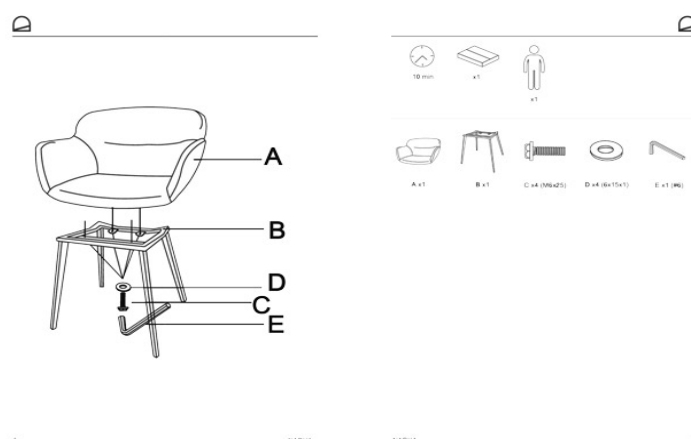

Materials

Main material	Fabric
Frame construction	Steel
Main finishing	Upholstered
Seat material details	Fabric, Foam, Low emissions Plywood E0 class
Backrest material details	Fabric, Foam, Low emissions Plywood E0 class
Armrest material details	Fabric, Foam, Low emissions Plywood E0 class
Fabric type & specifications	Plain fabric
Fabric composition	100% Polyester
Fabric grammage (g/m2)	290
Upholstery fill material	Foam
Foam density (kg/m3)	30
Legs material	Steel
Legs finishing	Powder coated painted
Feet pad type	Plastic pad
Cushion fabric type	N/A
Cushion fabric composition	
Cushion grammage (g/m2)	
Cushion fill material	N/A
Cushion thickness (cm)	

Assembly

Unpacking time (min)	5
Assembly required (yes/no)	Yes
Difficulty of assembly	Easy
People required	1
Assembly time (min)	5
Assembly suggestions	Turn the seat upside down and tighten the screws. Check and classify all fittings before starting the assembly. Assemble on a soft surface.

Assembly instructions