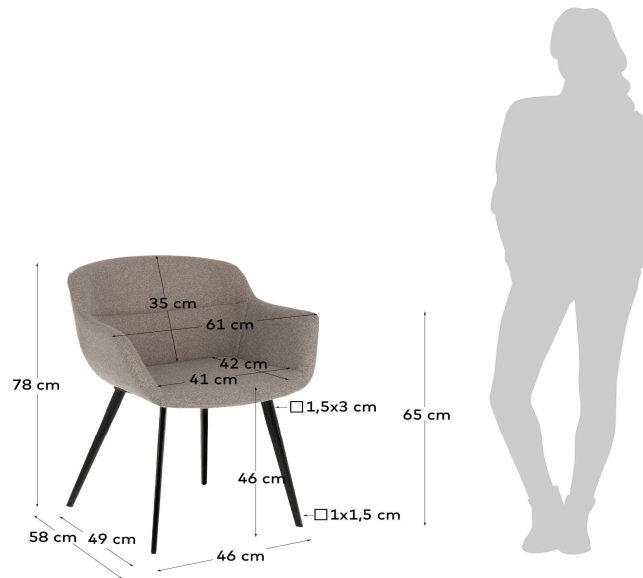

NADYA

Descriptions

Product code	CC1986AB14
Product description	Light grey Nadya chair Invincible light grey upholstered chair. Ideal for those who spill their drinks every now and then. The seat is waterproof and super easy to clean, you'll just have to use a little water and dry it afterwards. Now you can sit down and enjoy!
Origin country	CN

Dimensions

Height x Width x Depth (cm)	78 cm	x	61 cm	x	58 cm
Product weight (kg)	6,8 Kg				
Seat height (cm)	46				
Seat width (cm)	41				
Seat depth (cm)	42				
Armrest height (cm)	65				
Armrest width (cm)	3				
Backrest height (cm)	35				

Technical drawings

Features

Use (domestic/contract/office)	Domestic+
Indoor (yes/no)	Yes
Alfresco (yes/no)	No
Outdoor (yes/no)	No
Stackable (yes/no)	No
Stacks up to	
Max. load (kg)	130
Adjustable height (yes/no)	No
Adjustable height mechanism description	N/A

Foldable (yes/no)	N/A
Swivel (yes/no)	No
Reclining (yes/no)	No
Armrest included (yes/no)	Yes
Padded (yes/no)	Yes
Footrest included (yes/no)	No
Fabric durability resistance (Martindale cycles)	>35.000
Water repellent (yes/no)	Yes
Stain resistant (yes/no)	Yes
Fire resistant (yes/no)	No
UV resistance level (1-5)	
Removable chair cover (yes/no)	No
Removable cover parts description	N/A
Adjustable feet (yes/no)	No
Castors information	N/A
Cushion included (yes/no)	No
Cushion removable cover (yes/no)	N/A