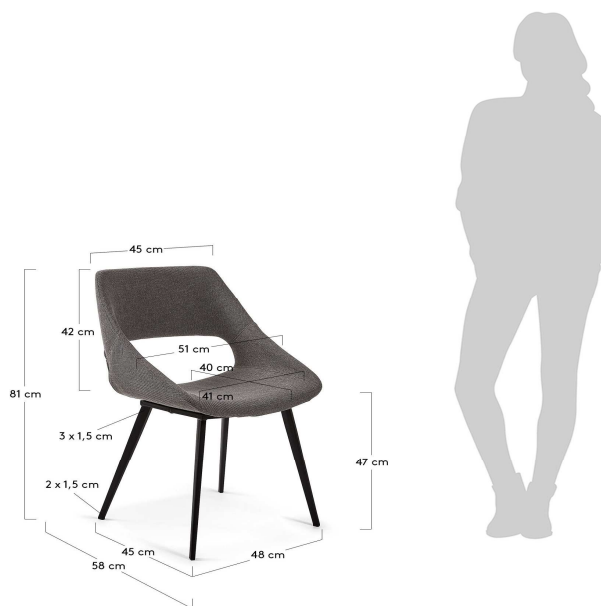

HEST

Descriptions

Product code	CC1149PK15
Product description	HEST Dark grey chair The Hest chair, with a poplar plywood frame, has an upholstered back, seat and arms in dark grey. This piece is inspired by mid-century design and is the ideal chair for your dining room or leisure chair for your office. You can enjoy it in both spac
Origin country	CN

Dimensions

Height x Width x Depth (cm)	81 cm	x	51 cm	x	58 cm
Product weight (kg)	6 Kg				
Seat height (cm)	47				
Seat width (cm)	41				
Seat depth (cm)	40				
Armrest height (cm)					
Armrest width (cm)					
Backrest height (cm)	42				

Technical drawings

Features

Use (domestic/contract/office)	Domestic
Indoor (yes/no)	Yes
Alfresco (yes/no)	No
Outdoor (yes/no)	No
Stackable (yes/no)	No
Stacks up to	
Max. load (kg)	130
Adjustable height (yes/no)	No
Adjustable height mechanism description	N/A

Foldable (yes/no)	No
Swivel (yes/no)	No
Reclining (yes/no)	No
Armrest included (yes/no)	No
Padded (yes/no)	Yes
Footrest included (yes/no)	No
Fabric durability resistance (Martindale cycles)	>20.000
Water repellent (yes/no)	No
Stain resistant (yes/no)	Yes
Fire resistant (yes/no)	No
UV resistance level (1-5)	
Removable chair cover (yes/no)	No
Removable cover parts description	N/A
Adjustable feet (yes/no)	No
Castors information	N/A
Cushion included (yes/no)	No
Cushion removable cover (yes/no)	N/A