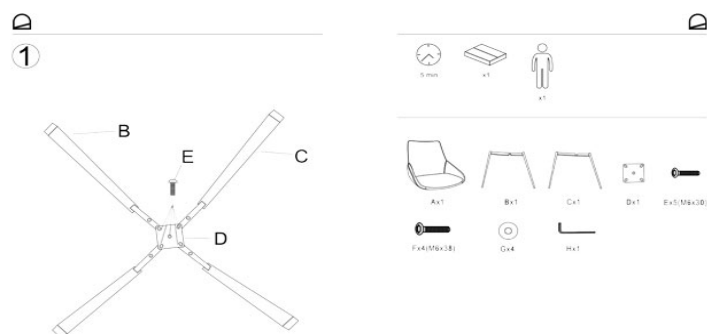

Materials

Main material	Fabric
Frame construction	Steel
Main finishing	Upholstered
Seat material details	Fabric, Foam, Low emissions Plywood E0 class
Backrest material details	Fabric, Foam, Low emissions Plywood E0 class
Armrest material details	N/A
Fabric type & specifications	Chenille
Fabric composition	100% Polyester
Fabric grammage (g/m2)	280
Upholstery fill material	Foam
Foam density (kg/m3)	24
Legs material	Steel
Legs finishing	Powder coated painted
Feet pad type	Plastic pad
Cushion fabric type	N/A
Cushion fabric composition	
Cushion grammage (g/m2)	
Cushion fill material	N/A
Cushion thickness (cm)	

Assembly

Unpacking time (min)	5
Assembly required (yes/no)	Yes
Difficulty of assembly	Easy
People required	1
Assembly time (min)	10
Assembly suggestions	Turn the seat upside down and tighten the screws. Check and classify all fittings before starting the assembly. Assemble on a soft surface.

Assembly instructions