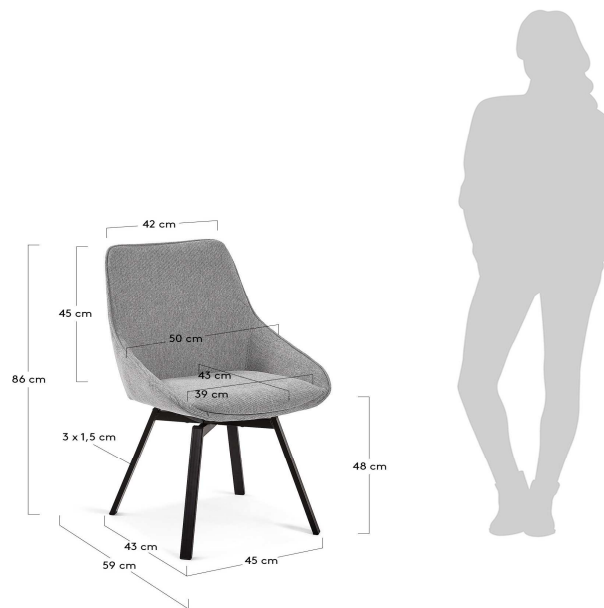

## Descriptions

Product code	CC1154PK03
Product description	HASTON Light grey swivel chair The Jenna chair, with a poplar plywood structure, is upholstered in light grey. What's more, it has a swivel seat with a limit that returns to the same position. This piece is inspired by mid-century design and is the ideal chair for your dining room.
Origin country	roo CN

## Dimensions

Height x Width x Depth (cm)	86 cm	x	50 cm	x	59 cm
Product weight (kg)	8,5 Kg				
Seat height (cm)	48				
Seat width (cm)	39				
Seat depth (cm)	43				
Armrest height (cm)					
Armrest width (cm)					
Backrest height (cm)	45				

## Features

Use (domestic/contract/office)	Domestic
Indoor (yes/no)	Yes
Alfresco (yes/no)	No
Outdoor (yes/no)	No
Stackable (yes/no)	No
Stacks up to	
Max. load (kg)	130
Adjustable height (yes/no)	No
Adjustable height mechanism description	N/A