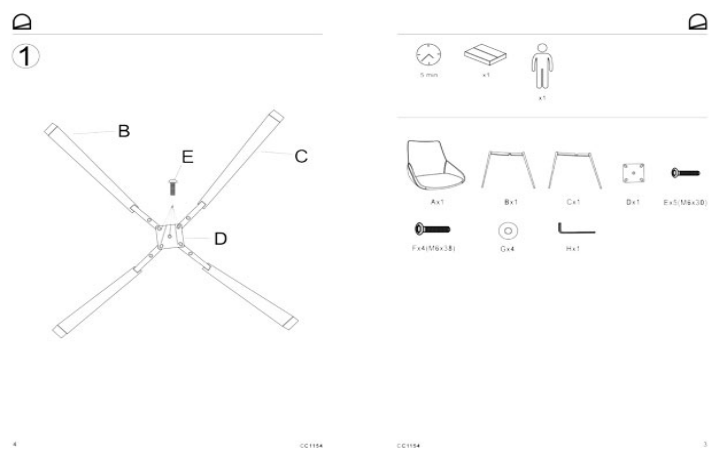

Materials

Main material	Fabric
Frame construction	Steel
Main finishing	Upholstered
Seat material details	Fabric, Foam, Low emissions Plywood E0 class
Backrest material details	Fabric, Foam, Low emissions Plywood E0 class
Armrest material details	N/A
Fabric type & specifications	Chenille
Fabric composition	100% Polyester
Fabric grammage (g/m2)	280
Upholstery fill material	Foam
Foam density (kg/m3)	24
Legs material	Steel
Legs finishing	Powder coated painted
Feet pad type	Plastic pad
Cushion fabric type	N/A
Cushion fabric composition	
Cushion grammage (g/m2)	
Cushion fill material	N/A
Cushion thickness (cm)	

Assembly

Unpacking time (min)	5
Assembly required (yes/no)	Yes
Difficulty of assembly	Easy
People required	1
Assembly time (min)	10
Assembly suggestions	Turn the seat upside down and tighten the screws. Check and classify all fittings before starting the assembly. Assemble on a soft surface.

Assembly instructions