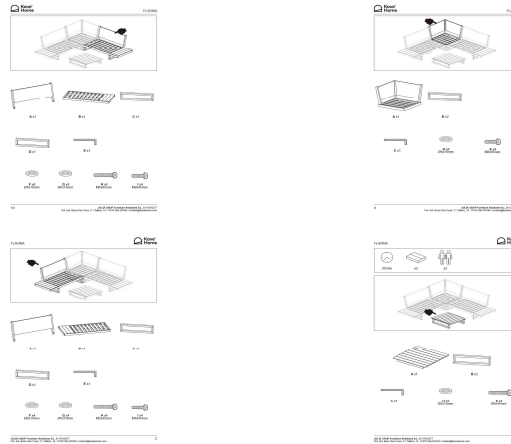

Assembly

Unpacking time (min)	5
Assembly required (yes/no)	Yes
Difficulty of assembly	Easy
People required	2
Assembly time (min)	30
Assembly suggestions	Check and classify all fittings before starting the assembly. Assemble on a soft surface.

Assembly instructions

Care & Warranties

General warnings	Do not use abrasive products like acetones, bleaches, solvents, etc.
Specific use and care instructions	Cover: Cold washing. Frame: Clean with a damp cloth and dry immediately
Specific use and care instructions for outdoor	Store the furniture in a dry indoor place. If you want to leave it outdoors, protect it with a waterproof cover in autumn, winter and rainy season.
Years of guarantee	2
Made according to	EN 581:2017 for outdoor household use seats
FSC certified (yes/no)	Yes
PEFC certified (yes/no)	N/A
FLEGT license (yes/no)	N/A
Variation type	Natural wood grain and/or Colour tone, Light and environment conditions may
Purposeful distressing type	No distressing
Additional information