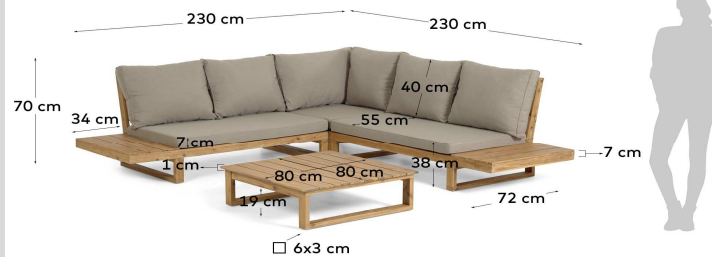

FLAVIINA

Descriptions

Product code	CC2097J10
Product description	Flaviina 5-seater corner sofa in acacia wood FSC 100% Create an outdoor lounge for relaxing on your covered patio. This sofa is made from sustainable wood and has enough space for you and your favourite people. Pop your martinis down on the side tables at each end.
Origin country	VN

Dimensions

Height x Width x Depth (cm)	70 cm	x	230 cm	x	72 cm
Product weight (kg)	73 Kg				
Seat height (cm)	38				
Seat width (cm)					
Seat depth (cm)	55				
Armrest height (cm)					
Armrest width (cm)					

Technical drawings

Features

Use (domestic/contract/office)	Domestic+
Indoor (yes/no)	Yes
Alfresco (yes/no)	Yes
Outdoor (yes/no)	No
Seating capacity	5
Max. load (kg)	130
Stackable (yes/no)	No
Stacks up to	
Foldable (yes/no)	No

Packaging

Units per lot					
Cbm (m3) / Gross weight (Kg)	1.178	/	83,3		
Nº of boxes	2				
Box 1	1				
Description	Flaviina 5-seater corner sofa in acacia wood FSC 100%				
Description box	BENCH				
Height x Width x Depth (cm)	58	x	155	x	80
Cbm (m3) / Gross weight (Kg) / Net weight (Kg)	0,719	/	51	/	45
Box 2	2				
Description	Flaviina 5-seater corner sofa in acacia wood FSC 100%				
Description box	CORNER + TABLE				
Height x Width x Depth (cm)	65	x	85	x	83
Cbm (m3) / Gross weight (Kg) / Net weight (Kg)	0,459	/	32,3	/	28
Box 3					
Description					
Description box					
Height x Width x Depth (cm)		x		x	
Cbm (m3) / Gross weight (Kg) / Net weight (Kg)		/		/	