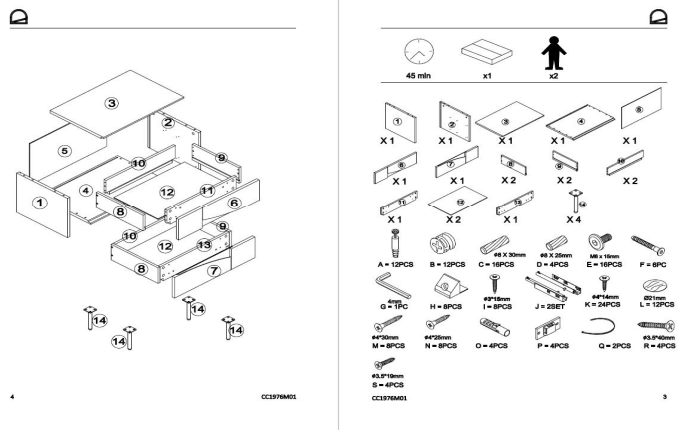

Drawer opening system	Standard pull opening
Runner guide mechanism	Soft-closing undermount slides
Runner soft-close function (yes/no)	Yes
Drawers max. load (kg)	
Shelves included (yes/no)	No
Number of shelves	
Adjustable shelves (yes/no)	N/A
Shelves max. load (kg)	
Wall brackets antitilting included (yes/no)	No

Materials

Material description	
Finishing description	
Back processed (yes/no)	No
Legs material	Steel
Legs finishing	Black, Matt, Powder coated painted
Door material	N/A
Drawer material	MDF (Medium density fibers), Walnut veneer
Runner material of the drawers	Steel
Shelves material	N/A

Assembly

Unpacking time (min)	10
Assembly required (yes/no)	Yes
Difficulty of assembly	Hard
People required	1
Assembly time (min)	20
Assembly suggestions	Check and classify all fittings before starting the assembly. Assemble on a soft surface.

Assembly instructions

Care & Warranties

General warnings	Do not place near direct sources of heat. Keep away from direct solar light. Do not use abrasive products like acetones, bleaches, solvents, etc. Sharp elements can scratch the product surface.
Specific use and care instructions	Clean with a damp cloth in a mild cleaner and dry immediately.
Specific use and care instructions for outdoor	N/A
Years of guarantee	2
Made according to	
FSC certified (yes/no)	No
PEFC certified (yes/no)	No
FLEGT license (yes/no)	N/A