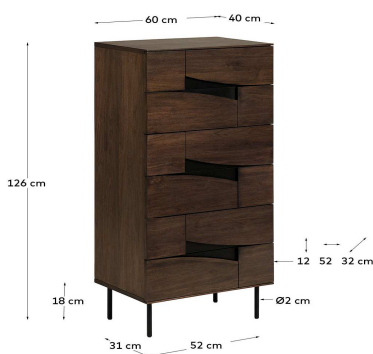

CUTT

**Descriptions**

Product code	CC1906M01
Product description	Cutt 60 x 126 cm chest of drawers The Cutt chest of drawers, with 6 drawers, is an exclusive Jordi Dedeu design for Kave Home. It is made from an American walnut veneer board. The wood has also been tinted in a dark colour, giving it a touch of character and revealing its streaks and
Origin country	CN

**Dimensions**

Height x Width x Depth (cm)	126 cm	x	60 cm	x	40 cm
Product weight (Kg)	54,5 Kg				

**Technical drawings**

**Features**

Use (domestic/contract/office)	Domestic
Indoor (yes/no)	Yes
Alfresco (yes/no)	No
Outdoor (yes/no)	No
Max. load (kg)	40
Adjustable height (yes/no)	No
Adjustable height mechanism description	N/A
Top tilt angle range	
Feet pad type	Plastic pad
Adjustable feet (yes/no)	Yes
Doors included (yes/no)	No
Number of doors	
Door opening system	N/A
Door soft-close function (yes/no)	N/A
Drawers included (yes/no)	Yes
Number of drawers	6