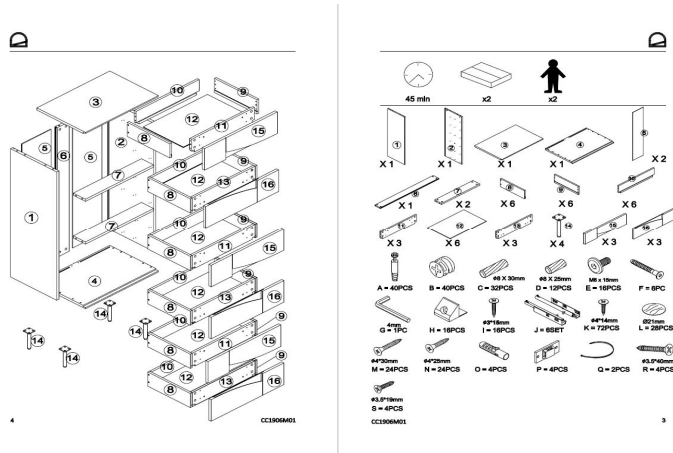

Drawer opening system	Standard pull opening
Runner guide mechanism	Soft-closing undermount slides
Runner soft-close function (yes/no)	Yes
Drawers max. load (kg)	
Shelves included (yes/no)	No
Number of shelves	
Adjustable shelves (yes/no)	N/A
Shelves max. load (kg)	
Wall brackets antitilting included (yes/no)	Yes

Materials

Material description	
Finishing description	
Back processed (yes/no)	No
Legs material	Steel
Legs finishing	Black, Matt, Powder coated painted
Door material	N/A
Drawer material	MDF (Medium density fibers), Walnut veneer
Runner material of the drawers	Steel
Shelves material	N/A

Assembly

Unpacking time (min)	10
Assembly required (yes/no)	Yes
Difficulty of assembly	Hard
People required	2
Assembly time (min)	45
Assembly suggestions	Check and classify all fittings before starting the assembly. Assemble on a soft surface.

Assembly instructions

Care & Warranties

General warnings	Do not place near direct sources of heat. Keep away from direct solar light. Do not use abrasive products like acetones, bleaches, solvents, etc. Sharp elements can scratch the product surface.
Specific use and care instructions	Clean with a damp cloth in a mild cleaner and dry immediately.
Specific use and care instructions for outdoor	N/A
Years of guarantee	2
Made according to	
FSC certified (yes/no)	No
PEFC certified (yes/no)	No
FLEGT license (yes/no)	N/A