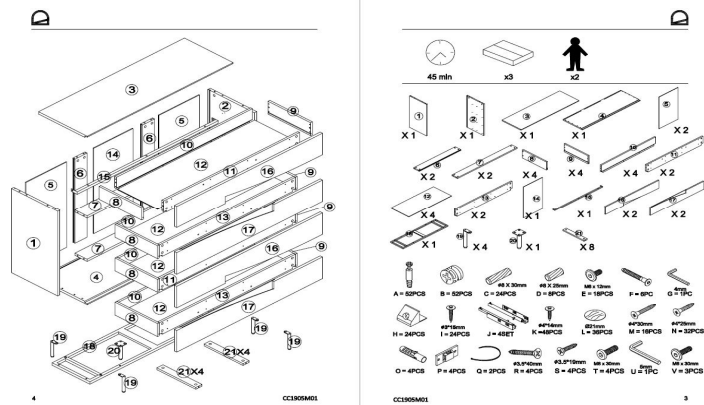

Drawer opening system	Standard pull opening
Runner guide mechanism	Soft-closing undermount slides
Runner soft-close function (yes/no)	Yes
Drawers max. load (kg)	
Shelves included (yes/no)	No
Number of shelves	
Adjustable shelves (yes/no)	N/A
Shelves max. load (kg)	
Wall brackets antitilting included (yes/no)	Yes

Materials

Material description	
Finishing description	
Back processed (yes/no)	No
Legs material	Steel
Legs finishing	Black, Matt, Powder coated painted
Door material	N/A
Drawer material	MDF (Medium density fibers), Walnut veneer
Runner material of the drawers	Steel
Shelves material	N/A

Assembly

Unpacking time (min)	10
Assembly required (yes/no)	Yes
Difficulty of assembly	Hard
People required	2
Assembly time (min)	45
Assembly suggestions	Check and classify all fittings before starting the assembly. Assemble on a soft surface.

Assembly instructions

Care & Warranties

General warnings	Do not place near direct sources of heat. Keep away from direct solar light. Do not use abrasive products like acetones, bleaches, solvents, etc. Sharp elements can scratch the product surface.
Specific use and care instructions	Clean with a damp cloth in a mild cleaner and dry immediately.
Specific use and care instructions for outdoor	N/A
Years of guarantee	2
Made according to	
FSC certified (yes/no)	No
PEFC certified (yes/no)	No
FLEGT license (yes/no)	N/A