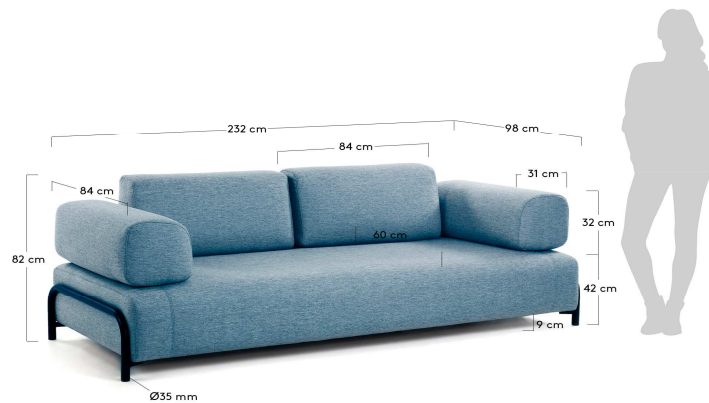

COMPO

Descriptions

Product code	S589BB26
Product description	Blue 3-seater Compo sofa 232 cm The Compo sofa is a design by Òscar Doll, one of the designers from the Kave Home team. This is a timeless piece because of its essential and basic shape, which you can enjoy in different combinations thanks to its accessories. The pine structure is
Origin country	ES

Dimensions

Height x Width x Depth (cm)	82 cm	x	232 cm	x	98 cm
Product weight (kg)	62 Kg				
Seat height (cm)	42				
Seat width (cm)	170				
Seat depth (cm)	60				
Armrest height (cm)	74				
Armrest width (cm)	31				

Technical drawings

Features

Use (domestic/contract/office)	Domestic+
Indoor (yes/no)	Yes
Alfresco (yes/no)	No
Outdoor (yes/no)	No
Seating capacity	3
Max. load (kg)	300
Stackable (yes/no)	No
Stacks up to	
Foldable (yes/no)	No

Reclining (yes/no)	No
Sliding seat (yes/no)	No
Swivel (yes/no)	No
Fabric durability resistance (Martindale cycles)	>90.000
Water repellent (yes/no)	No
Stain resistant (yes/no)	Yes
Fire resistant (yes/no)	Yes
UV resistance level (1-5)	
Seat detachable (yes/no)	No
Seat removable cover (yes/no)	No
Backrest detachable (yes/no)	Yes
Backrest removable cover (yes/no)	Yes
Adjustable feet (yes/no)	No
Armrest included (yes/no)	Yes
Armrest type	Square
Armrest removable cover (yes/no)	Yes
Headrest included (yes/no)	No
Headrest detachable (yes/no)	N/A
Headrest removable cover (yes/no)	N/A
Cushion included (yes/no)	No
Number of cushions	
Cushion removable cover (yes/no)	N/A
Storage included (yes/no)	No
Storage capacity (l)	
Storage lifting mechanism	N/A
Footrest included (yes/no)	No
Footstool included (yes/no)	No