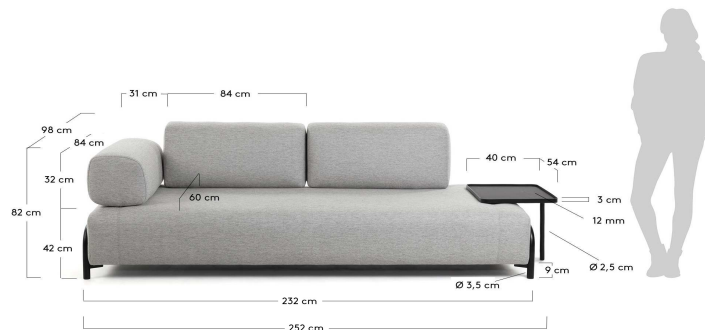

COMPO

Descriptions

Product code	S587BB14
Product description	Light grey 3 seaters Compo sofa with big tray 252 cm The Compo sofa is a design by Òscar Doll, one of the designers from the Kave Home team. This is a timeless piece because of its essential and basic shape, which you can enjoy in different combinations thanks to its accessories. The pine structure is
Origin country	ES

Dimensions

Height x Width x Depth (cm)	82 cm	x	252 cm	x	98 cm
Product weight (kg)	61 Kg				
Seat height (cm)	42				
Seat width (cm)	170				
Seat depth (cm)	60				
Armrest height (cm)	74				
Armrest width (cm)	31				

Technical drawings

Features

Use (domestic/contract/office)	Domestic+
Indoor (yes/no)	Yes
Alfresco (yes/no)	No
Outdoor (yes/no)	No
Seating capacity	3
Max. load (kg)	300
Stackable (yes/no)	No
Stacks up to	
Foldable (yes/no)	N/A

Materials

Main material	Fabric
Fabric type & specifications	Plain fabric
Fabric composition	100% Polyester
Fabric grammage (g/m2)	310
Frame construction	Pine wood (Pinus pinaster), MDF (Medium density fibers), Particle board
Seat material details	Foam, Pine wood (Pinus pinaster), MDF (Medium density fibers), Particle board, Acrylic fibers
Seat fill material	Foam, Acrylic fibers
Seat foam density (kg/m3)	30
Backrest material details	Foam, Acrylic fibers, MDF (Medium density fibers)
Backrest fill material	Foam, Acrylic fibers
Backrest foam density (kg/m3)	20
Legs material	Steel
Legs finishing	Powder coated painted
Feet pad type	Plastic pad
Armrest material details	Acrylic fibers, Foam, MDF (Medium density fibers)
Armrest density foam (kg/m3)	20
Headrest material details	N/A
Headrest density foam (kg/m3)	N/A
Cushion fabric type	N/A
Cushion fabric composition	
Cushion grammage (g/m2)	
Cushion fill material	N/A
Cushion thickness (cm)	