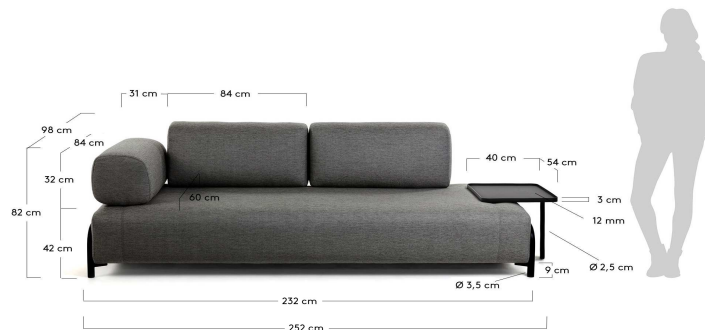

## Descriptions

Product code	S587BB02
Product description	Dark grey 3 seaters Compo sofa wiht big tray 252 cm The Compo sofa is a design by Òscar Doll, one of the designers from the Kave Home team. This is a timeless piece because of its essential and basic shape, which you can enjoy in different combinations thanks to its accessories. The pine structure is
Origin country	ES

## Dimensions

Height x Width x Depth (cm)	82 cm	x	252 cm	x	98 cm
Product weight (kg)	61 Kg				
Seat height (cm)	42				
Seat width (cm)	170				
Seat depth (cm)	60				
Armrest height (cm)	74				
Armrest width (cm)	31				

## Features

Use (domestic/contract/office)	Domestic+
Indoor (yes/no)	Yes
Alfresco (yes/no)	No
Outdoor (yes/no)	No
Seating capacity	3
Max. load (kg)	300
Stackable (yes/no)	No
Stacks up to	
Foldable (yes/no)	N/A

**Packaging**

Units per lot					
Cbm (m3) / Gross weight (Kg)	1,23	/	67,5		
Nº of boxes	4				
<b>Box 1</b>	<b>S583BB02 - 1</b>				
Description	Module 3 seaters Compo dark grey 232 cm				
Description box	MODULO				
Height x Width x Depth (cm)	33	x	224	x	99
Cbm (m3) / Gross weight (Kg) / Net weight (Kg)	0,732	/	51	/	48
<b>Box 2</b>	<b>S583BB02 - 2</b>				
Description	Module 3 seaters Compo dark grey 232 cm				
Description box	RESPALDOS, PATAS Y HERRAJES				
Height x Width x Depth (cm)	93	x	110	x	33
Cbm (m3) / Gross weight (Kg) / Net weight (Kg)	0,338	/	9,5	/	8
<b>Box 3</b>	<b>S584BB02 - 3</b>				
Description	Dark grey Compo arm				
Description box	BRAZO				
Height x Width x Depth (cm)	48	x	84	x	35
Cbm (m3) / Gross weight (Kg) / Net weight (Kg)	0,141	/	4	/	3