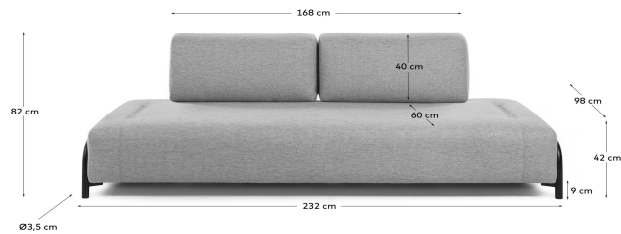

COMPO

Descriptions

Product code	S583BB14
Product description	Module 3 seaters Compo light grey 232 cm This light grey module is part of the Compo sofa, a design by Òscar Doll, one of the designers of the Kave Home team. It is a piece with different combinations. Enjoy a versatile sofa that maintains its prominence in all its many forms. Just relax
Origin country	ES

Dimensions

Height x Width x Depth (cm)	82 cm	x	232 cm	x	98 cm
Product weight (kg)	56 Kg				
Seat height (cm)	42				
Seat width (cm)	170				
Seat depth (cm)	60				
Armrest height (cm)					
Armrest width (cm)					

Technical drawings

Features

Use (domestic/contract/office)	Domestic+
Indoor (yes/no)	Yes
Alfresco (yes/no)	No
Outdoor (yes/no)	No
Seating capacity	3
Max. load (kg)	300
Stackable (yes/no)	No
Stacks up to	
Foldable (yes/no)	N/A

Reclining (yes/no)	No
Sliding seat (yes/no)	No
Swivel (yes/no)	N/A
Fabric durability resistance (Martindale cycles)	>90.000
Water repellent (yes/no)	No
Stain resistant (yes/no)	Yes
Fire resistant (yes/no)	Yes
UV resistance level (1-5)	
Seat detachable (yes/no)	No
Seat removable cover (yes/no)	No
Backrest detachable (yes/no)	Yes
Backrest removable cover (yes/no)	Yes
Adjustable feet (yes/no)	No
Armrest included (yes/no)	No
Armrest type	N/A
Armrest removable cover (yes/no)	N/A
Headrest included (yes/no)	N/A
Headrest detachable (yes/no)	N/A
Headrest removable cover (yes/no)	N/A
Cushion included (yes/no)	No
Number of cushions	
Cushion removable cover (yes/no)	N/A
Storage included (yes/no)	N/A
Storage capacity (l)	
Storage lifting mechanism	N/A
Footrest included (yes/no)	No
Footstool included (yes/no)	