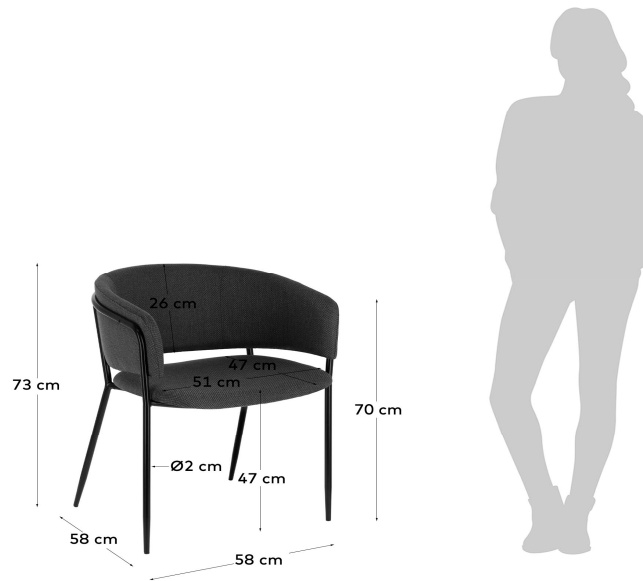

## Dimensions

Height x Width x Depth (cm)	73 cm	x	58 cm	x	58 cm
Product weight (kg)	6,65 Kg				
Seat height (cm)	47				
Seat width (cm)	51				
Seat depth (cm)	47				
Armrest height (cm)	70				
Armrest width (cm)	5				
Backrest height (cm)	26				

## Features

Use (domestic/contract/office)	Domestic+
Indoor (yes/no)	Yes
Alfresco (yes/no)	No
Outdoor (yes/no)	No
Stackable (yes/no)	No
Stacks up to	
Max. load (kg)	130
Adjustable height (yes/no)	No
Adjustable height mechanism description	N/A