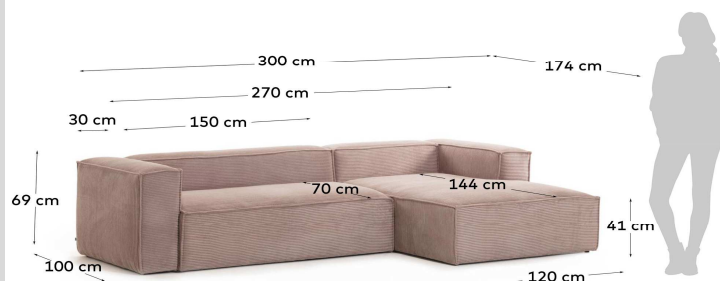

## Descriptions

Product code	S752LN24
Product description	Blok 3-seater sofa with right-hand chaise longue in pink corduroy, 300 cm With generous proportions and a unique design, this cosy sofa adds style to your living room. Curl up on the soft corduroy with chunky seams. You'll want every day to be a sofa day, blanket optional. Give yourself a well-deserved rest.
Origin country	ES

## Dimensions

Height x Width x Depth (cm)	69 cm	x	300 cm	x	174 cm
Product weight (kg)	127,3 Kg				
Seat height (cm)	41				
Seat width (cm)	270				
Seat depth (cm)	70				
Armrest height (cm)	69				
Armrest width (cm)	30				

## Features

Use (domestic/contract/office)	Domestic+
Indoor (yes/no)	Yes
Alfresco (yes/no)	No
Outdoor (yes/no)	No
Seating capacity	3
Max. load (kg)	400
Stackable (yes/no)	No
Stacks up to	
Foldable (yes/no)	No

**Packaging**

Units per lot					
Cbm (m3) / Gross weight (Kg)	2,278	/	138		
Nº of boxes	5				
<b>Box 1</b>	<b>S57AT150_LN24 - 1</b>				
Description	BLOK Pink velveteen, seat 150, Blok Sofa				
Description box	ASIENTO 150				
Height x Width x Depth (cm)	74	x	154	x	45
Cbm (m3) / Gross weight (Kg) / Net weight (Kg)	0,513	/	31	/	28,8
<b>Box 2</b>	<b>S57BR_LN24 - 2</b>				
Description	BLOK Pink velveteen, set arms, Blok Sofa				
Description box	SET 2 BRAZOS + HERRAJES				
Height x Width x Depth (cm)	70	x	100	x	62
Cbm (m3) / Gross weight (Kg) / Net weight (Kg)	0,434	/	30	/	28
<b>Box 3</b>	<b>S57CHD_LN24 - 3</b>				
Description	BLOK Pink velveteen, right chaise, Blok Sofa				
Description box	CHAISE DERECHA				
Height x Width x Depth (cm)	122	x	143	x	45
Cbm (m3) / Gross weight (Kg) / Net weight (Kg)	0,785	/	38	/	35