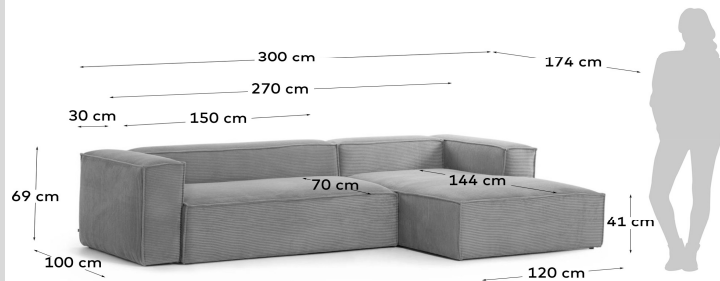

BLOK

Descriptions

Product code	S752LN15
Product description	Blok 3-seater sofa with right-hand chaise longue in grey corduroy, 300 cm With generous proportions and a unique design, this cosy sofa adds style to your living room. Curl up on the soft corduroy with chunky seams. You'll want every day to be a sofa day, blanket optional. Give yourself a well-deserved rest.
Origin country	ES

Dimensions

Height x Width x Depth (cm)	69 cm	x	300 cm	x	174 cm
Product weight (kg)	127,3 Kg				
Seat height (cm)	41				
Seat width (cm)	270				
Seat depth (cm)	70				
Armrest height (cm)	69				
Armrest width (cm)	30				

Technical drawings

Features

Use (domestic/contract/office)	Domestic+
Indoor (yes/no)	Yes
Alfresco (yes/no)	No
Outdoor (yes/no)	No
Seating capacity	3
Max. load (kg)	400
Stackable (yes/no)	No
Stacks up to	
Foldable (yes/no)	No

Packaging

Units per lot					
Cbm (m3) / Gross weight (Kg)	2,278	/	138		
Nº of boxes	5				
Box 1	S57AT150_LN15 - 1				
Description	BLOK Grey velveteen, seat 150, Blok Sofa				
Description box	ASIENTO 150				
Height x Width x Depth (cm)	74	x	154	x	45
Cbm (m3) / Gross weight (Kg) / Net weight (Kg)	0,513	/	31	/	28,8
Box 2	S57BR_LN15 - 2				
Description	BLOK Grey velveteen, set arms, Blok Sofa				
Description box	SET 2 BRAZOS + HERRAJES				
Height x Width x Depth (cm)	70	x	100	x	62
Cbm (m3) / Gross weight (Kg) / Net weight (Kg)	0,434	/	30	/	28
Box 3	S57CHD_LN15 - 3				
Description	BLOK Grey velveteen, right chaise, Blok Sofa				
Description box	CHAISE DERECHA				
Height x Width x Depth (cm)	122	x	143	x	45
Cbm (m3) / Gross weight (Kg) / Net weight (Kg)	0,785	/	38	/	35