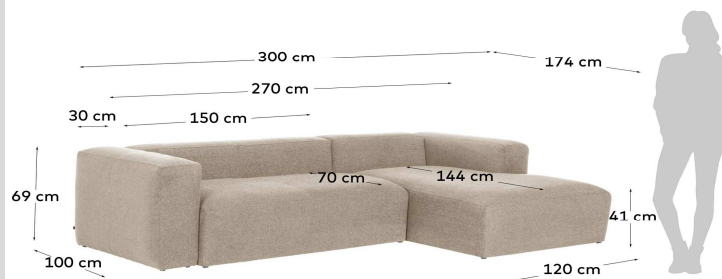

## Descriptions

Product code	S752GR39
Product description	Blok 3-seater sofa with right-hand chaise longue in beige, 300cm With generous proportions and a unique design, this sofa adds style to your living room as well as the perfect place to relax. And the easy-care fabric offers total peace of mind. You'll want every day to be a sofa day, blanket optional. Give yourself
Origin country	ES

## Dimensions

Height x Width x Depth (cm)	69 cm	x	300 cm	x	174 cm
Product weight (kg)	127,3 Kg				
Seat height (cm)	41				
Seat width (cm)	270				
Seat depth (cm)	70				
Armrest height (cm)	69				
Armrest width (cm)	30				

## Features

Use (domestic/contract/office)	Domestic+
Indoor (yes/no)	Yes
Alfresco (yes/no)	No
Outdoor (yes/no)	No
Seating capacity	3
Max. load (kg)	400
Stackable (yes/no)	No
Stacks up to	
Foldable (yes/no)	No

**Packaging**

Units per lot					
Cbm (m3) / Gross weight (Kg)	2,278	/	138		
Nº of boxes	5				
<b>Box 1</b>	<b>S57AT150_GR39 - 1</b>				
Description	BLOK Beige, seat 150, Blok Sofa				
Description box	ASIENTO 150				
Height x Width x Depth (cm)	74	x	154	x	45
Cbm (m3) / Gross weight (Kg) / Net weight (Kg)	0,513	/	31	/	28,8
<b>Box 2</b>	<b>S57BR_GR39 - 2</b>				
Description	BLOK Beige, set arms, Blok Sofa				
Description box	SET 2 BRAZOS + HERRAJES				
Height x Width x Depth (cm)	70	x	100	x	62
Cbm (m3) / Gross weight (Kg) / Net weight (Kg)	0,434	/	30	/	28
<b>Box 3</b>	<b>S57CHD_GR39 - 3</b>				
Description	BLOK Beige, right chaise, Blok Sofa				
Description box	CHAISE DERECHA				
Height x Width x Depth (cm)	122	x	143	x	45
Cbm (m3) / Gross weight (Kg) / Net weight (Kg)	0,785	/	38	/	35