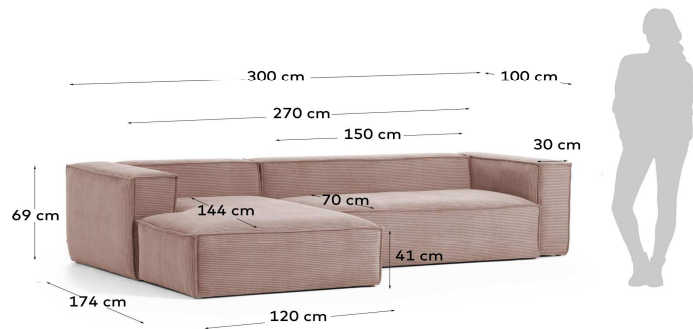

BLOK

Descriptions

Product code	S751LN24
Product description	Blok 3-seater sofa with left-hand chaise longue in pink corduroy, 300 cm With generous proportions and a unique design, this cosy sofa adds style to your living room. Curl up on the soft corduroy with chunky seams. You'll want every day to be a sofa day, blanket optional. Give yourself a well-deserved rest.
Origin country	ES

Dimensions

Height x Width x Depth (cm)	69 cm	x	300 cm	x	174 cm
Product weight (kg)	127,3 Kg				
Seat height (cm)	41				
Seat width (cm)	270				
Seat depth (cm)	70				
Armrest height (cm)	69				
Armrest width (cm)	30				

Technical drawings

Features

Use (domestic/contract/office)	Domestic+
Indoor (yes/no)	Yes
Alfresco (yes/no)	No
Outdoor (yes/no)	No
Seating capacity	3
Max. load (kg)	400
Stackable (yes/no)	No
Stacks up to	
Foldable (yes/no)	No

Packaging

Units per lot					
Cbm (m3) / Gross weight (Kg)	2,278	/	138		
Nº of boxes	5				
Box 1	S57AT150_LN24 - 1				
Description	BLOK Pink velveteen, seat 150, Blok Sofa				
Description box	ASIENTO 150				
Height x Width x Depth (cm)	74	x	154	x	45
Cbm (m3) / Gross weight (Kg) / Net weight (Kg)	0,513	/	31	/	28,8
Box 2	S57BR_LN24 - 2				
Description	BLOK Pink velveteen, set arms, Blok Sofa				
Description box	SET 2 BRAZOS + HERRAJES				
Height x Width x Depth (cm)	70	x	100	x	62
Cbm (m3) / Gross weight (Kg) / Net weight (Kg)	0,434	/	30	/	28
Box 3	S57CHI_LN24 - 3				
Description	BLOK Pink velveteen, left chaise, Blok Sofa				
Description box	CHAISE IZQUIERDA				
Height x Width x Depth (cm)	122	x	143	x	45
Cbm (m3) / Gross weight (Kg) / Net weight (Kg)	0,785	/	38	/	35