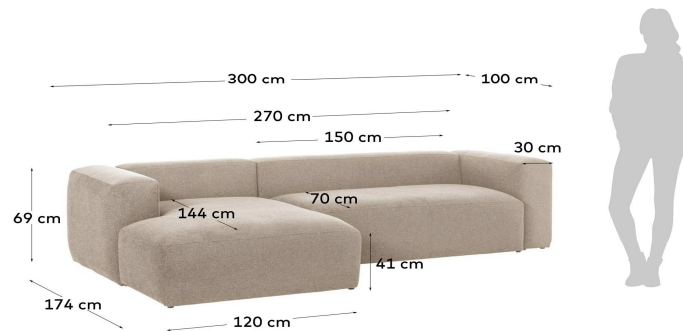

BLOK

Descriptions

Product code	S751GR39
Product description	Blok 3-seater sofa with left-hand chaise longue in beige, 300 cm With generous proportions and a unique design, this sofa adds style to your living room as well as the perfect place to relax. And the easy-care fabric offers total peace of mind. You'll want every day to be a sofa day, blanket optional. Give yourself
Origin country	ES

Dimensions

Height x Width x Depth (cm)	69 cm	x	300 cm	x	174 cm
Product weight (kg)	127,3 Kg				
Seat height (cm)	41				
Seat width (cm)	270				
Seat depth (cm)	70				
Armrest height (cm)	69				
Armrest width (cm)	30				

Technical drawings

Features

Use (domestic/contract/office)	Domestic+
Indoor (yes/no)	Yes
Alfresco (yes/no)	No
Outdoor (yes/no)	No
Seating capacity	3
Max. load (kg)	400
Stackable (yes/no)	No
Stacks up to	
Foldable (yes/no)	No

Packaging

Units per lot					
Cbm (m3) / Gross weight (Kg)	2,278	/	138		
Nº of boxes	5				
Box 1	S57AT150_GR39 - 1				
Description	BLOK Beige, seat 150, Blok Sofa				
Description box	ASIENTO 150				
Height x Width x Depth (cm)	74	x	154	x	45
Cbm (m3) / Gross weight (Kg) / Net weight (Kg)	0,513	/	31	/	28,8
Box 2	S57BR_GR39 - 2				
Description	BLOK Beige, set arms, Blok Sofa				
Description box	SET 2 BRAZOS + HERRAJES				
Height x Width x Depth (cm)	70	x	100	x	62
Cbm (m3) / Gross weight (Kg) / Net weight (Kg)	0,434	/	30	/	28
Box 3	S57CHI_GR39 - 3				
Description	BLOK Beige, left chaise, Blok Sofa				
Description box	CHAISE IZQUIERDA				
Height x Width x Depth (cm)	122	x	143	x	45
Cbm (m3) / Gross weight (Kg) / Net weight (Kg)	0,785	/	38	/	35