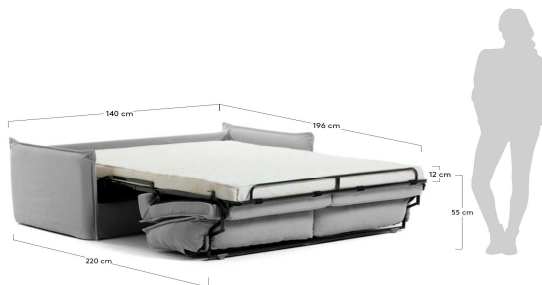

SAMSA

Descriptions

Product code	S471BL14
Product description	Samsa sofa bed in grey polyurethane 140 cm The fibre combination makes it nice and cosy. Practical, a two-fold mechanism turns it into a bed. And irresistible, covered in a gorgeous, light linen-effect fabric. A timeless design that meets all your needs.
Origin country	IT

Dimensions

Height x Width x Depth (cm)	92 cm	x	182 cm	x	95 - 220 cm
Product weight (Kg)	104 Kg				
Seat height (cm)	50				
Seat width (cm)	162				
Seat depth (cm)	56				
Armrest height (cm)	63				
Armrest width (cm)	10				
Bed height (cm)	55				
Mattress sizes (cm)	140 X 19				
Mattress thickness (cm)	12				

Technical drawings

Features

Use (domestic/contract/office)	Domestic+
Indoor (yes/no)	Yes
Alfresco (yes/no)	No
Outdoor (yes/no)	No
Open/close description	Mechanism with synchronized opening in 2 folds
Seating capacity	2
Max. load (kg)	300
Reclining (yes/no)	No
Sliding seat (yes/no)	No
Fabric durability resistance (Martindale cycles)	>20.000
Water repellent (yes/no)	No
Stain resistant (yes/no)	No