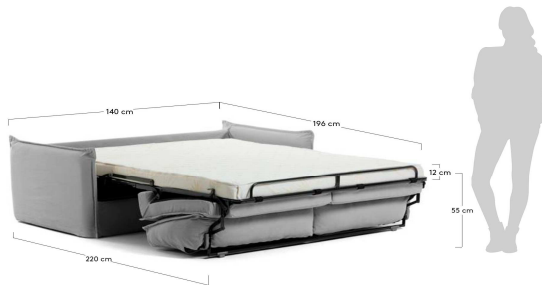

SAMSA

Descriptions

Product code	S470BL14
Product description	Samsa viscoelastic foam sofa bed in grey 140 cm The fibre combination makes it nice and cosy. Practical, a two-fold mechanism turns it into a bed. And irresistible, covered in a gorgeous, light linen-effect fabric. A timeless design that meets all your needs.
Origin country	IT

Dimensions

Height x Width x Depth (cm)	92 cm	x	182 cm	x	95 - 220 cm
Product weight (Kg)	104 Kg				
Seat height (cm)	43				
Seat width (cm)	162				
Seat depth (cm)	56				
Armrest height (cm)	63				
Armrest width (cm)	10				
Bed height (cm)	55				
Mattress sizes (cm)	140 X 19				
Mattress thickness (cm)	12				

Technical drawings

Features

Use (domestic/contract/office)	Domestic+
Indoor (yes/no)	Yes
Alfresco (yes/no)	No
Outdoor (yes/no)	No
Open/close description	Mechanism with synchronized opening in 2 folds
Seating capacity	2
Max. load (kg)	300
Reclining (yes/no)	No
Sliding seat (yes/no)	No
Fabric durability resistance (Martindale cycles)	>20.000
Water repellent (yes/no)	No
Stain resistant (yes/no)	No

Fire resistant (yes/no)	Yes
UV resistance level (1-5)	
Seat detachable (yes/no)	Yes
Seat removable cover (yes/no)	Yes
Backrest detachable (yes/no)	Yes
Backrest removable cover (yes/no)	Yes
Adjustable feet (yes/no)	No
Armrest included (yes/no)	Yes
Armrest type	Square
Armrest removable cover (yes/no)	Yes
Headrest included (yes/no)	No
Headrest detachable (yes/no)	N/A
Headrest removable cover (yes/no)	N/A
Cushion/s included (yes/no)	No
Number of cushions	
Cushion removable cover (yes/no)	N/A
Mattress included (yes/no)	Yes
Mattress type	Memory foam
Mattress comfort level	Medium
Mattress weight capacity (kg)	240
Mattress removable cover (yes/no)	No
Mattress reversible (yes/no)	No
Hypoallergenic fabric cover (yes/no)	Yes
Antibacterial fabric cover (yes/no)	
Storage included (yes/no)	No
Storage capacity (l)	
Storage lifting mechanism	N/A