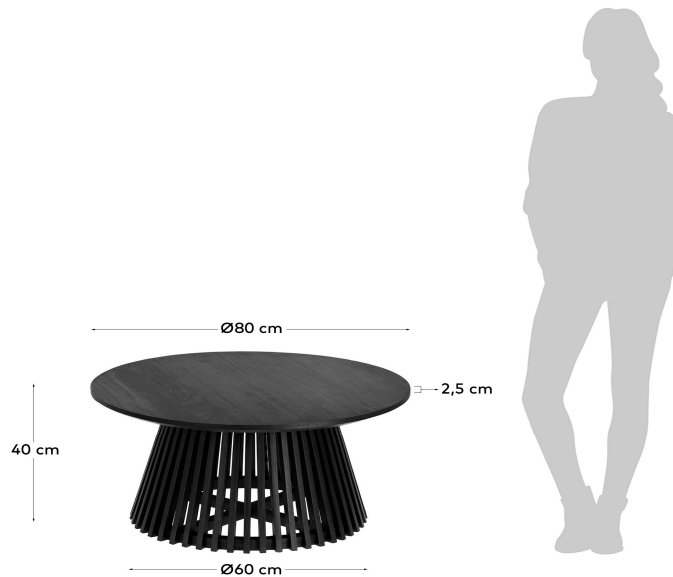

## Descriptions

Product code	CC1945M01
Product description	IRUNE Coffe table Ø80 black wood With a design you can't take your eyes off, the Jeanette table is made from solid white cedar with a dark finish that's perfect for bold interiors. At the same time, its authenticity and character shine through in the visible wood grain patterns.
Origin country	ID

## Dimensions

Height x Width x Depth (cm)	40 cm	x	80 cm	x	80 cm
Product weight (Kg)	14 Kg				

## Features

Use (domestic/contract/office)	Domestic
Indoor (yes/no)	Yes
Alfresco (yes/no)	No
Outdoor (yes/no)	No
Max. load (kg)	40
Adjustable height (yes/no)	No
Adjustable height mechanism description	N/A
Top tilt angle range	
Feet pad type	Nylon pad
Adjustable feet (yes/no)	No
Doors included (yes/no)	No
Number of doors	
Door opening system	N/A
Door soft-close function (yes/no)	N/A
Drawers included (yes/no)	No
Number of drawers	

Units per lot	
Cbm (m3) / Gross weight (Kg)	0,332 / 18,5
Nº of boxes	1

Box 1	1
Description	IRUNE Coffe table Ø80 black wood
Description box	FULL ITEM
Height x Width x Depth (cm)	47 x 84 x 84
Cbm (m3) / Gross weight (Kg) / Net weight (Kg)	0,332 / 18,5 / 14