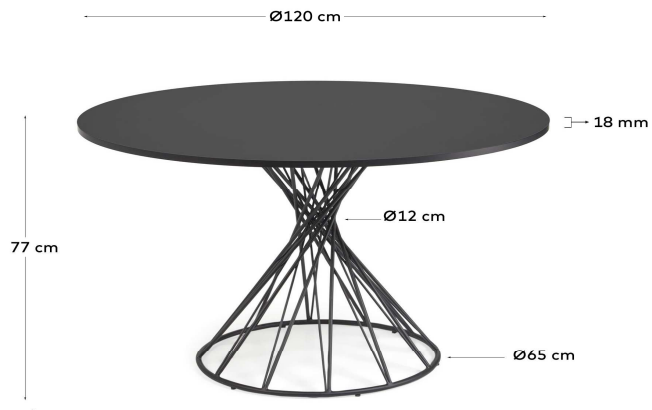

NIUT

Descriptions

Product code	CC6022M01
Product description	Niut round Ø 120 cm black laquered DM table with steel legs with black finish The best moments happen around the table. And with Niut, you've got the best, thanks to its design and super-durable top. It'll resist scratches and stains, it's easy to clean, will keep its colour and is also kinder to the environment.
Origin country	CN

Dimensions

Height x Width x Depth (cm)	77 cm	x	120 cm	x	120 cm
Product weight (Kg)	24 Kg				
Top thickness (mm)	18				
Leaf sizes					

Technical drawings

Features

Use (domestic/contract/office)	Domestic
Indoor (yes/no)	Yes
Alfresco (yes/no)	No
Outdoor (yes/no)	No
Extendible (yes/no)	No
Adjustable height (yes/no)	No
Foldable (yes/no)	No
Seating capacity	6
Seating capacity fully extended	
Max. load (kg)	60
Top edge type	Flat
Scratch and wear resistance (Mohs scale)	
Hardness (Rockwell method)	

Extension mechanism type	N/A
Number of leaves	
Stored inside (yes/no)	N/A
Adjustable feet (yes/no)	Yes

Materials

Main material	Manufactured wood
Top material	Medium Density Fibers MDF with low formaldehyde emissions E0
Top finishing	N/A
Leaf material	N/A
Leaf finishing	N/A
Legs material	Steel
Legs finishing	Powder coated painted
Feet pad type	Plastic pad