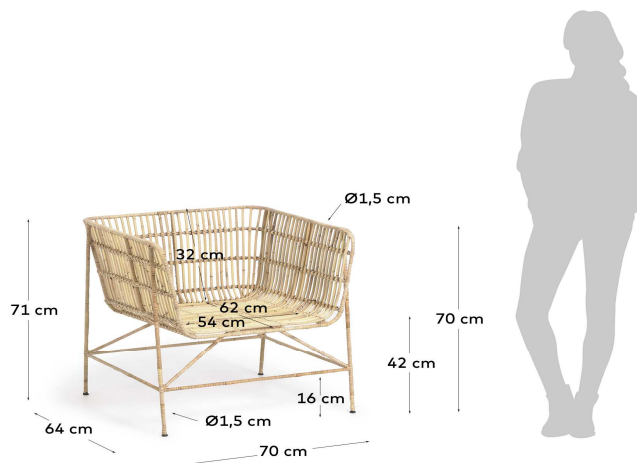

AIALA

Descriptions

Product code	CC2143FN46
Product description	Aiala rattan armchair Turn your home into a personal style statement by adding a natural, authentic touch to your interiors. The Alaia armchair is made from rattan, a natural fibre woven by hand to give it shape. Because nothing beats craftsmanship when it comes to your c
Origin country	ID

Dimensions

Height x Width x Depth (cm)	71 cm	x	70 cm	x	64 cm
Product weight (kg)	12,2 Kg				
Seat height (cm)	42				
Seat width (cm)	54				
Seat depth (cm)	62				
Armrest height (cm)	70				
Armrest width (cm)	1,5				

Technical drawings

Features

Use (domestic/contract/office)	Domestic
Indoor (yes/no)	Yes
Alfresco (yes/no)	No
Outdoor (yes/no)	No
Seating capacity	1
Max. load (kg)	130
Stackable (yes/no)	No
Stacks up to	
Foldable (yes/no)	N/A

Packaging

Units per lot					
Cbm (m3) / Gross weight (Kg)	0,373	/	15,5		
Nº of boxes	1				
Box 1	1				
Description	Aiala rattan armchair				
Description box	FULL ITEM				
Height x Width x Depth (cm)	72	x	72	x	72
Cbm (m3) / Gross weight (Kg) / Net weight (Kg)	0,373	/	15,5	/	12,2
Box 2					
Description					
Description box					
Height x Width x Depth (cm)		x		x	
Cbm (m3) / Gross weight (Kg) / Net weight (Kg)		/		/	
Box 3					
Description					
Description box					
Height x Width x Depth (cm)		x		x	
Cbm (m3) / Gross weight (Kg) / Net weight (Kg)		/		/	