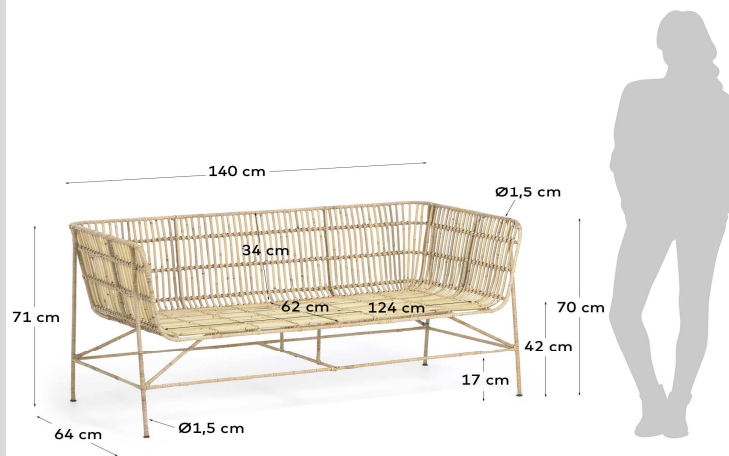

AIALA

Descriptions

Product code	CC2142FN46
Product description	Aiala two-piece rattan sofa, 140 cm Turn your home into a personal style statement by adding a natural, authentic touch to your interiors. The Alaia sofa is made from rattan, a natural fibre woven by hand to give it shape. Because nothing beats craftsmanship when it comes to your comfo
Origin country	ID

Dimensions

Height x Width x Depth (cm)	71 cm	x	140 cm	x	64 cm
Product weight (kg)	18 Kg				
Seat height (cm)	42				
Seat width (cm)	124				
Seat depth (cm)	62				
Armrest height (cm)	70				
Armrest width (cm)	1,5				

Technical drawings

Features

Use (domestic/contract/office)	Domestic
Indoor (yes/no)	Yes
Alfresco (yes/no)	No
Outdoor (yes/no)	No
Seating capacity	2
Max. load (kg)	130
Stackable (yes/no)	No
Stacks up to	
Foldable (yes/no)	N/A

Packaging

Units per lot					
Cbm (m3) / Gross weight (Kg)	0,736	/	24		
Nº of boxes	1				
Box 1	1				
Description	Aiala two-piece rattan sofa, 140 cm				
Description box	FULL ITEM				
Height x Width x Depth (cm)	72	x	142	x	72
Cbm (m3) / Gross weight (Kg) / Net weight (Kg)	0,736	/	24	/	18
Box 2					
Description					
Description box					
Height x Width x Depth (cm)		x		x	
Cbm (m3) / Gross weight (Kg) / Net weight (Kg)		/		/	
Box 3					
Description					
Description box					
Height x Width x Depth (cm)		x		x	
Cbm (m3) / Gross weight (Kg) / Net weight (Kg)		/		/	