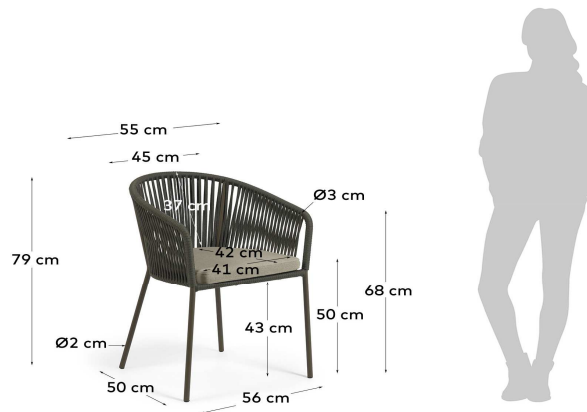

YANET

Descriptions

Product code	CC2190J19
Product description	Yanet cord chair in green For meals indoors or al fresco, the Yanet chair adds a laid-back, contemporary look to any space thanks to its hand-woven cord seat in natural green and the choice of materials, which are suitable for use in covered outdoor spaces.
Origin country	VN

Dimensions

Height x Width x Depth (cm)	79 cm	x	56 cm	x	50 cm
Product weight (kg)	4,5 Kg				
Seat height (cm)	50				
Seat width (cm)	41				
Seat depth (cm)	42				
Armrest height (cm)	68				
Armrest width (cm)	3				
Backrest height (cm)	37				

Technical drawings

Features

Use (domestic/contract/office)	Domestic+
Indoor (yes/no)	Yes
Alfresco (yes/no)	Yes
Outdoor (yes/no)	No
Stackable (yes/no)	Yes
Stacks up to	2
Max. load (kg)	130
Adjustable height (yes/no)	No
Adjustable height mechanism description	N/A

Packaging

Units per lot	
Cbm (m3) / Gross weight (Kg)	0,108 / 5,8
Nº of boxes	1
Box 1	1
Description	Yanet cord chair in green
Description box	FULL ITEM
Height x Width x Depth (cm)	92 x 81 x 58
Cbm (m3) / Gross weight (Kg) / Net weight (Kg)	0,108 / 5,8 / 4,5
Box 2	
Description	
Description box	
Height x Width x Depth (cm)	x x
Cbm (m3) / Gross weight (Kg) / Net weight (Kg)	/ /
Box 3	
Description	
Description box	
Height x Width x Depth (cm)	x x
Cbm (m3) / Gross weight (Kg) / Net weight (Kg)	/ /